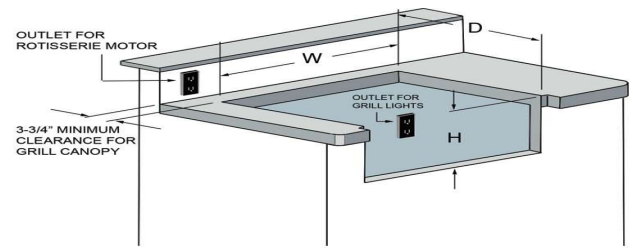

## Key Features:

- Heliarc-welded, 304 stainless steel construction
- 3/8" polished stainless steel grill grates
- Ceramic briquettes
- Polished and seamless edges
- Double-walled, insulated canopy
- Integrated hood thermometer
- 9-volt precision-fire electronic ignition
- 27,500 BTU 18SR burners
- 12,500 BTU flush, mounted infrared rotisserie burner
- Adjustable, removable warming shelf
- Heavy-duty handle
- Ergonomic control panel
- Spring-assisted lid
- Halogen interior lighting
- Oversized drip tray

## Grill Features & Specifications

Model	Burners	Sear Zone Burner	Rotisserie	Halogen Lights	Smoke Drawer	Smoker Burner	Grill Area
VBQ30GB	2 x 27,500 BTU	—	—	—	●	—	542 sq in
VBQ30G	2 x 27,500 BTU	—	1 x 12,500 BTU IR	●	●	1 x 4,500 BTU	542 sq in

### Product Dimensions

Grill	W	H	D
VBQ30G	30"	25 31/64"	26 15/16"
VBQ30GB	30"	25 31/64"	26 15/16"

### Cutout Dimensions

Grill	W	H	D
VBQ30G	28 1/2"	10 1/4"	23"
VBQ30GB	28 1/2"	10 1/4"	23"

Cutout flush with cabinet face