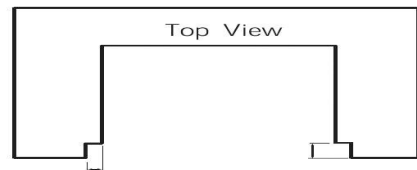

## Key Features:

- Heliarc-welded, 304 stainless steel construction
- 3/8" polished stainless steel grill grates
- Ceramic briquettes
- Polished and seamless edges
- Double-walled, insulated canopy
- Integrated hood thermometer
- 9-volt precision-fire electronic ignition
- 27,500 BTU 18SR burners
- 12,500 BTU flush, mounted infrared rotisserie burner
- Adjustable, removable warming shelf
- Heavy-duty handle
- Ergonomic control panel
- Spring-assisted lid
- Halogen interior lighting
- Oversized drip tray

## Grill Features & Specifications

Model	Burners	Sear Zone Burner	Rotisserie	Halogen Lights	Smoke Drawer	Smoker Burner	Grill Area
VBQ30GB	2 x 27,500 BTU	—	—	—	●	—	542 sq in
VBQ30G	2 x 27,500 BTU	—	1 x 12,500 BTU IR	●	●	1 x 4,500 BTU	542 sq in

### Product Dimensions

Grill	W	H	D
VBQ30G	30"	25 31/64"	26 15/16"
VBQ30GB	30"	25 31/64"	26 15/16"

### Cutout Dimensions

Grill	W	H	D
VBQ30G	28 1/2"	10 1/4"	23"
VBQ30GB	28 1/2"	10 1/4"	23"

Cutout flush with cabinet face