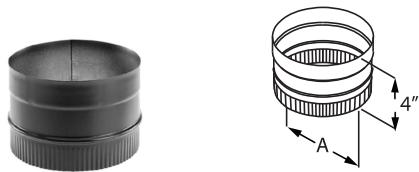

DuraBlack Stovetop Adapter

Use to adapt DuraBlack stovepipe to appliance flue outlet.

SIZE	6"	7"	8"
A	5 15/16"	6 15/16"	7 15/16"
ORDER #	6DBK-AD	7DBK-AD	8DBK-AD
STOCK #	810000979	810000995	810001016

METRIC ADAPTER 6 1/8"	
A	4 3/8"
ORDER #	6DBK-ADM
STOCK #	810000981