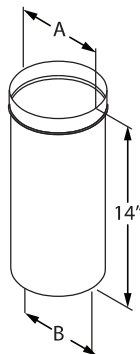

DuraBlack Slip Connector

Use to adapt DuraBlack pipe to ceiling support box or finishing collar. Adds 3" - 13" of length to rigid pipe. Allows drip-free installation without cutting the pipe. Can be used in line to create a telescoping combination when used with a straight length of pipe. Requires screws.

SIZE	10"
A	10 3/16"
B	9 15/16"
ORDER #	10DBK-SC
STOCK #	810001019