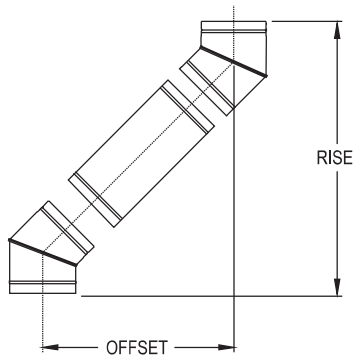

Offset Chart - DuraBlack

SIZE		6" DIAMETER		7" DIAMETER		8" DIAMETER		10" DIAMETER	
Elbow Degrees	Chimney Section	Offset Inches	Rise Inches	Offset Inches	Rise Inches	Offset Inches	Rise Inches	Offset Inches	Rise Inches
45°	0"	4 1/2"	12 1/2"	4 1/2"	14 3/4"	5 1/2"	14 3/4"	5 3/4"	15"
45°	12"	12"	19"	12"	22 1/4"	13 1/4"	22 1/4"	13 1/4"	22 3/4"
45°	24"	20 1/2"	28"	21 1/2"	30 3/4"	21 3/4"	30 3/4"	21 3/4"	31 1/4"
45°	48"	37 1/2"	45"	37 3/4"	47 3/4"	38 3/4"	47 3/4"	--	--
90°	0"	10 1/2"	11 3/4"	12 1/4"	12 1/2"	13"	14 1/4"	14 1/2"	16 3/4"
90°	12"	21 1/4"	11 3/4"	23"	12 1/2"	25 1/2"	14 1/4"	25 1/4"	16 3/4"
90°	24"	33 1/4"	11 3/4"	35"	12 1/2"	37 1/4"	14 1/4"	37 1/4"	16 3/4"
90°	48"	57 1/4"	11 3/4"	59"	12 1/2"	61 1/2"	14 1/4"	--	--