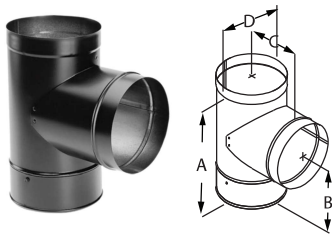

DuraBlack Tee w/ Clean-Out Cap

Use with rear exit appliances and appliances that require a barometric damper.

SIZE	6"	7"	8"	10"
A	10 1/2"	11 1/2"	12 1/2"	14"
B	6 3/8"	7"	7 1/4"	8 1/4"
C	5 3/4"	6"	7"	8"
D	6 1/8"	7 1/8"	8 1/8"	10 1/8"
ORDER #	6DBK-T	7DBK-T	8DBK-T	10DBK-T
STOCK #	810000970	810000991	810001007	810001024