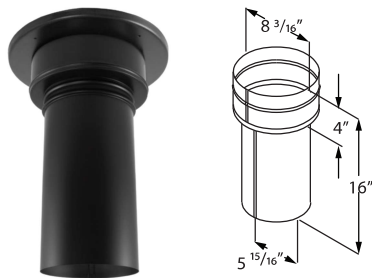

DuraBlack Slip Increaser w/ Trim

Use to adapt from 6" DuraBlack to 8" DuraTech, DuraPlus, or DuraLiner at the ceiling support box or finishing collar. Adds 5" - 15" of length.

Note: When installed with DuraTech Premium or DuraTech Canada, do not use trim collar.

SIZE	6"-8"
ORDER #	6DBK-XS8
STOCK #	810000962