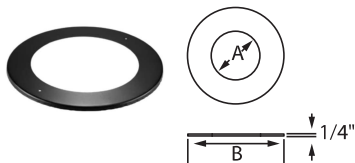

DuraBlack Trim Collar

Use as a decorative Trim Collar for DuraBlack connection to chimney.

SIZE	6"	7"	8"	10"
A	6 1/8"	7 1/8"	8 1/8"	10 1/8"
B	9"	10"	11"	13"
ORDER #	6DBK-TC	7DBK-TC	8DBK-TC	10DBK-TC
STOCK #	810000982	810000996	810001018	810001028