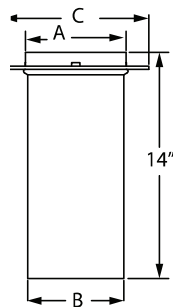

DuraBlack Slip Connector w/ Trim

Used to adapt DuraBlack pipe to 6" - 8" Ceiling Support Box, including DuraTech, and DuraPlus. The Slip connector can also be added to 6" - 8" DuraTech finishing collar. Adds 3"-13" of length to rigid pipe. Provides a strong mechanical connection.

Note: When installed with DuraTech Premium or DuraTech Canada, do not use trim collar.

SIZE	6"	7"	8"
A	6 1/4"	7 1/4"	8 1/4"
B	5 15/16"	6 15/16"	7 15/16"
C	9"	11"	11"
ORDER #	6DBK-SC	7DBK-SC	8DBK-SC
STOCK #	810000957	810000983	810000997