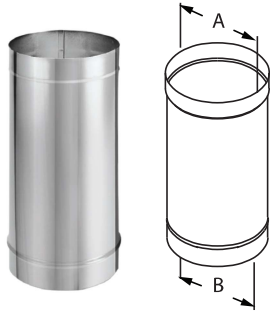

DuraBlack SS Single-Wall Pipe

Use for a single-wall connector pipe. Requires 18" clearance to combustibles. Subtract 1 1/4" from the length to calculate the installed length.

SIZE		6"	8"
A		6 1/8"	8 1/8"
B		6"	8"
12" LENGTH	ORDER #	6DBK-12SS	8DBK-12SS
	STOCK #	810000964	810001001
24" LENGTH	ORDER #	6DBK-24SS	8DBK-24SS
	STOCK #	810000966	810001003
48" LENGTH	ORDER #	6DBK-48SS	8DBK-48SS
	STOCK #	810000968	810001005