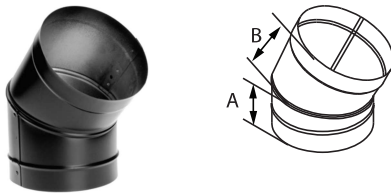

SIZE		6"	7"	8"	10"
A		6 1/8"	7 1/8"	8 1/8"	10 1/8"
B		6"	7"	8"	10"
12" LENGTH	ORDER #	6DBK-12	7DBK-12	8DBK-12	10DBK-12
	STOCK #	810000963	810000985	810001000	810001020
24" LENGTH	ORDER #	6DBK-24	7DBK-24	8DBK-24	10DBK-24
	STOCK #	810000965	810000986	810001002	810001021
48" LENGTH	ORDER #	6DBK-48	7DBK-48	8DBK-48	--
	STOCK #	810000967	810000988	810001004	--

DuraBlack In increaser

Use to increase from a smaller appliance flue outlet to a larger diameter chimney or stovepipe.

SIZE	5"- 6"	6"- 7"	7"- 8"	8"- 10"	9"- 10"
A	6 1/8"	7 1/8"	8 1/8"	10 1/8"	10 1/8"
B	5"	6"	7"	8"	9"
ORDER #	5DBK-X6	6DBK-X7	7DBK-X8	8DBK-X10	9DBK-X10
STOCK #	810000969	810000987	810001006	810001022	810001023

DuraBlack 45° Elbow

Offsets obstructions as needed. Elbows angles are now adjustable. Adjustable elbows are manufactured drip free so creosote travels back to the stove as intended.

SIZE	6"	7"	8"	10"
A	4"	4"	4 1/2"	4 1/2"
B	3 1/2"	3 3/8"	4 1/2"	3 3/8"
ORDER #	6DBK-E45	7DBK-E45	8DBK-E45	10DBK-E45
STOCK #	810000972	810000989	810001009	810001025