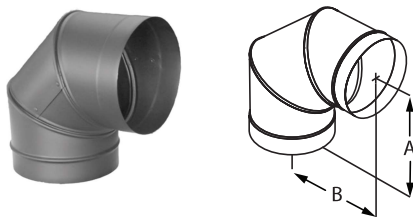

DuraBlack 90° Elbow

Offsets obstructions as needed or to orient the stovepipe horizontally for through the wall installation. Elbows angles are now adjustable. Adjustable elbows are manufactured drip free so creosote travels back to the stove as intended. Not recommended for rear exit appliances.

SIZE	6"	7"	8"	10"
A	6"	6 1/4"	7"	7 1/2"
B	5 3/4"	6 3/4"	7 1/8"	7"
ORDER #	6DBK-E90	7DBK-E90	8DBK-E90	10DBK-E90
STOCK #	810000974	810000990	810001011	810001026