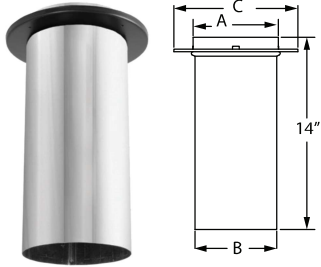

DuraBlack® Stainless Steel - Single-Wall Stovepipe

DuraBlack SS Slip Connector w/ Trim

Use to adapt DuraBlack pipe to ceiling support box or finishing collar. Adds 3" - 13" of length to rigid pipe. Allows drip-free installation without cutting the pipe. Can be used in line to create a telescoping combination when used with a straight length of pipe.

Note: When installed with DuraTech Premium or DuraTech Canada, do not use trim collar.

SIZE	6"	8"
A	6 3/16"	8 3/16"
B	5 15/16"	7 15/16"
ORDER #	6DBK-SCSS	8DBK-SCSS
STOCK #	810000958	810000998