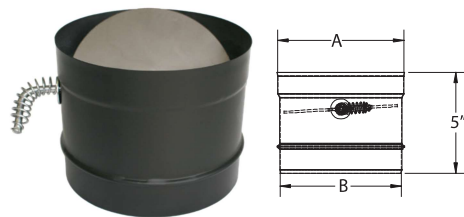

DuraBlack Damper Section

Install at, or close to, the stove outlet in-line. 5" pipe section with the damper pre-installed.

SIZE	6"	7"	8"
ORDER #	6DBK-DS	7DBK-DS	8DBK-DS
STOCK #	810000976	810000992	810001013
A	6 1/8"	7 1/8"	8 1/8"
B	6"	7"	8"