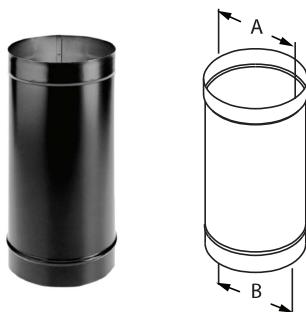

DuraBlack Single-Wall Black Pipe

Use for a single-wall connector pipe. Requires 18" clearance to combustibles. Subtract 1 1/4" from length to calculate the installed length.

SIZE		6"	7"	8"	10"
A		6 1/8"	7 1/8"	8 1/8"	10 1/8"
B		6"	7"	8"	10"
12" LENGTH	ORDER #	6DBK-12	7DBK-12	8DBK-12	10DBK-12
	STOCK #	810000963	810000985	810001000	810001020
24" LENGTH	ORDER #	6DBK-24	7DBK-24	8DBK-24	10DBK-24
	STOCK #	810000965	810000986	810001002	810001021
48" LENGTH	ORDER #	6DBK-48	7DBK-48	8DBK-48	--
	STOCK #	810000967	810000988	810001004	--