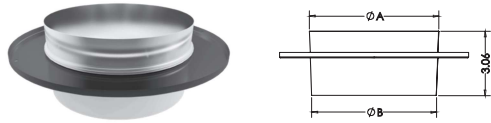

DVL/DuraBlack Chimney Adapter w/ Trim

Use to connect from double-wall DVL and/or single-wall DuraBlack to DuraTech, DuraPlus, and DuraLiner for a through-the-wall or ceiling support installation. Required for proper connection. Made of stainless steel.

Note: Do not use with DuraTech Premium or DuraTech Canada.

SIZE	6"	7"	8"
A	6 1/8"	7 1/8"	8 1/8"
B	6"	7"	8"
ORDER #	6DVL-ADC	7DVL-ADC	8DVL-ADC
STOCK #	810000900	810000919	810000936