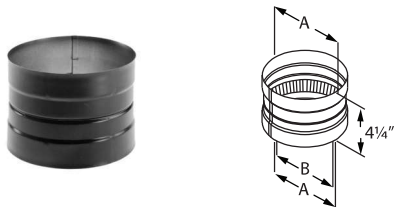

DuraBlack Double-Skirted Stovetop Adapter

Use to adapt DuraBlack stovepipe to appliance flue outlets. Outer wall covers appliance flue outlet.

SIZE	6"	7"	8"	10"
A	6 1/8"	7 1/8"	8 1/8"	10 1/8"
B	5 5/8"	6 5/8"	7 5/8"	9 5/8"
ORDER #	6DBK-ADDB	7DBK-ADDB	8DBK-ADDB	10DBK-ADDB
STOCK #	810000978	810000994	810001015	810001027