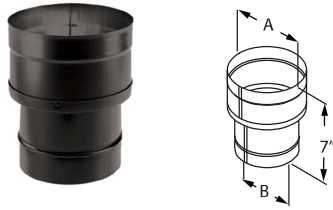

DuraBlack In increaser

Use to increase from a smaller appliance flue outlet to a larger diameter chimney or stovepipe.

SIZE	5"- 6"	6"- 7"	7"- 8"	8"- 10"	9"- 10"
A	6 1/8"	7 1/8"	8 1/8"	10 1/8"	10 1/8"
B	5"	6"	7"	8"	9"
ORDER #	5DBK-X6	6DBK-X7	7DBK-X8	8DBK-X10	9DBK-X10
STOCK #	810000969	810000987	810001006	810001022	810001023