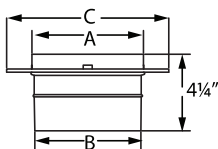

Snap-Lock Adapter w/ Trim

Connects into the ceiling support box or finishing collar and extends down to fit into stovepipe for a drip-free connection to a DuraTech, DuraPlus, or DuraLiner Chimney system. Provides a strong mechanical connection. Adapter will work with all 6"-8" DuraPlus, and 7"-8" DuraTech installations. Adapter will work with 5"-6" DuraTech Ceiling Support Box installations only.

Note: Do not use with DuraTech Premium or DuraTech Canada.

SIZE	5"	6"	7"	8"
A	5 1/4"	6 1/4"	7 1/4"	8 1/4"
B	4 7/8"	5 7/8"	6 7/8"	7 7/8"
C	9"	9"	11"	11"
ORDER #	5DBK-ADSL	6DBK-ADSL	7DBK-ADSL	8DBK-ADSL
STOCK #	810000956	810000961	810000984	810000999