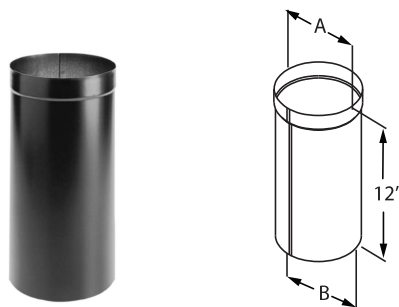

DuraBlack Oval-To-Round Adapter

Connects to the oval flue outlet of the appliance. Must be field ovalized.

SIZE	6"	7"	8"
A	6 1/8"	7 1/8"	8 1/8"
B	5 15/16"	6 15/16"	7 15/16"
ORDER #	6DBK-ADOR	7DBK-ADOR	8DBK-ADOR
STOCK #	810000977	810000993	810001014