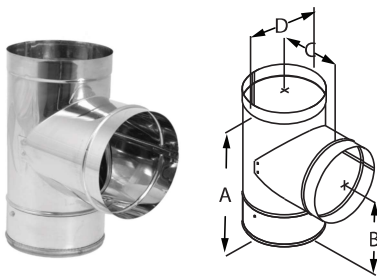

DuraBlack SS Tee w/ Clean-Out Cap

Use with rear exit appliances and appliances that require a barometric damper.

SIZE	6"	8"
A	10 1/2"	12 1/2"
B	6 3/8"	7 1/4"
C	5 3/4"	7"
D	6 1/8"	8 1/8"
ORDER #	6DBK-TSS	8DBK-TSS
STOCK #	810000971	810001008