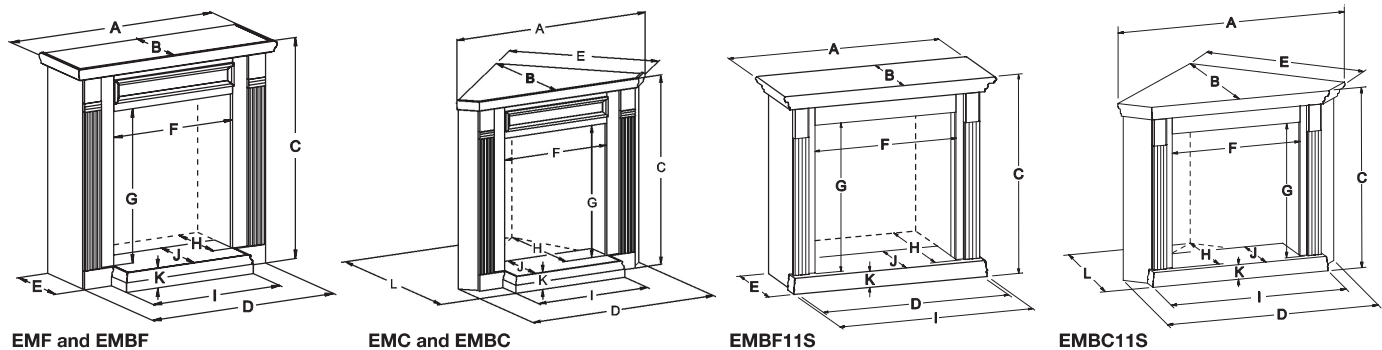

Gas Inlet for All Models		Warranty for All Models
Type of Gas	Natural or Propane	All parts carry a five-year limited warranty with a five-year limited labor warranty. All remote controls carry a one-year limited warranty.
Iron Pipe Size (N.P.T.)	1/2 inch	
Ignition System	Standing Pilot/Piezo or Intermittent Pilot	

Empire is committed to continuous product improvement; specifications are subject to change without notice. Dimensions in this brochure are approximate; read and follow the framing dimensions in the owners manual supplied with your Empire product. Flame size, shape, and color will vary from photos.

Empire Comfort Systems Inc.
918 Freeburg Ave.
Belleville, IL 62220-2623
info@empirecomfort.com
WMH-01059 3/01/20

Member of the following industry associations:

This appliance is design-certified to the ANSI standard by:

The Empire Comfort Systems and White Mountain Hearth names and logos are registered U.S. trademarks.