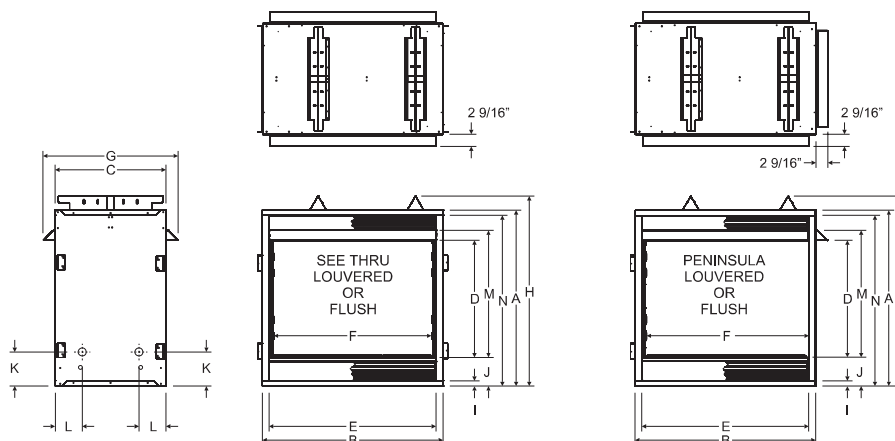

Vail Multisided Fireplace Systems & Dimensions

Vail Multisided Fireplace Systems

At 99.9-percent efficient, the 38,000 Btu Vail vent-free multisided system is the ultimate supplemental heat source for any home. This clean-burning fireplace employs oxygen depletion sensor technology to continuously monitor your room air and instantly shut off the gas well before oxygen drops to an unsafe level.

Vail systems include a built-in 24-inch Slope Glaze Vista Vent-Free Burner, arched frames with fixed screens, Banded Brick Liner, and glowing embers. The 24-inch Rock Creek refractory log set must be ordered to complete the fireplace.

The Vail Premium 36-inch Peninsula Vent-Free Fireplace includes a 38,000 Btu Slope Glaze Vista Burner and Banded Brick Liner, plus fixed screens, louvers, and hoods on three sides. Requires Rock Creek refractory log set. Also available in See-Through model with two open sides.

Model	Vail Vent-Free Fireplace System (requires Rock Creek Log Set)
VFP36PP32E	Vail Premium VF 36 Peninsula Fireplace, Millivolt, Banded Brick Ceramic Fiber Liner (Requires LSU-24-RR log set)
VFP36SP32E	Vail Premium VF 36 See-Through Fireplace, Millivolt, Banded Brick Ceramic Fiber Liner (Requires LSU-24-RR log set)

Multisided Fireplace Dimensions (in inches)

Model	A	B	C	D	E	F	G	H	I	J	K	L	M	N	Max Weight (lb)	Input Btu Nat Max/Min LP Max/Min
VFP36PP32E	34 3/4	39	24	22	36	35 1/4	29 1/8	37 3/4	1 1/4	6 1/8	2 1/2	5 7/8	24 1/8	33 1/2	175	38,000/25,000 38,000/30,000
VFP36SP32E	34 3/4	39	24	22	36	34 1/4	29 1/8	37 3/4	1 1/4	6 1/8	2 1/2	5 7/8	24 1/8	33 1/2	170	38,000/25,000 38,000/30,000