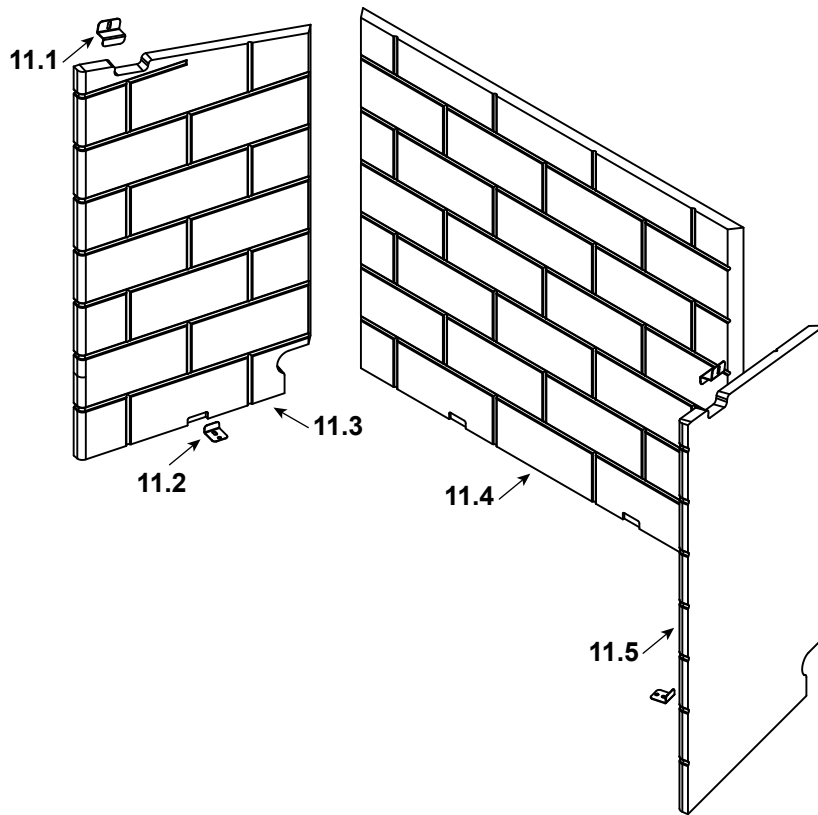

IMPORTANT: THIS IS DATED INFORMATION. Parts must be ordered from a dealer or distributor. **Hearth and Home Technologies does not sell directly to consumers.** Provide model number and serial number when requesting service parts from your dealer or distributor.

Stocked at Depot

ITEM	DESCRIPTION	COMMENTS	PART NUMBER	

#11 Refractory Assembly

11.1	Refractory Bracket	Qty 2 req	SRV4137-116	
11.2	Refractory Bracket	Qty 2 req	SRV4137-147	
11.3	Refractory Left, Traditional Concrete		SRV4143-260	
11.4	Refractory Back, Traditional Concrete		SRV4144-259	
11.5	Refractory Right, Traditional Concrete		SRV4143-261	
	Refractory Bracket, SS	Qty 2 req	SRV4150-147	
	42" Gray Herringbone Refractory Kit		ODCOUG-42GHR	
	42" Gray Traditional Refractory Kit		ODCOUG-42GTR	
	42" Brown Herringbone Refractory Kit		ODCOUG-42BHR	
	42" Brown Traditional Refractory Kit		ODCOUG-42BTR	

Additional service part numbers appear on following page.