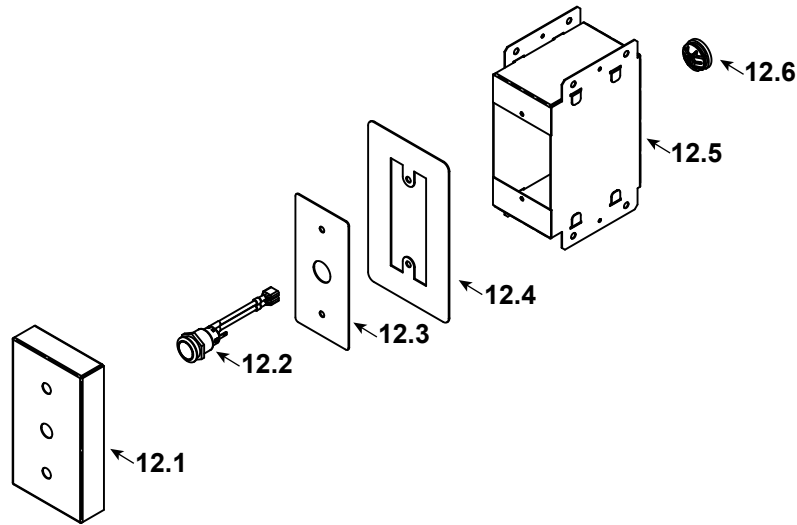

Stocked at Depot

ITEM	DESCRIPTION	COMMENTS	PART NUMBER
------	-------------	----------	-------------

#12 Remote Accessory Kit

12	Remote Accessory Kit		SRV4189-001	
12.1	Rock Template		SRV4189-128	
12.2	Switch, Power		SRV4121-136	Y
12.3	Switch Cover Plate		SRV4189-127	
12.4	Trim Ring		SRV4189-125	
12.5	Switch Box		SRV4189-126	Y
12.6	Romex Connector		32536	
	Wall Switch Wire Assembly		SRV4189-129	Y