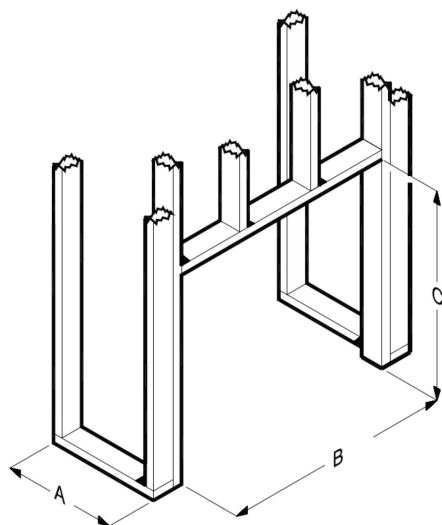

OPTIONS & ACCESSORIES

Remote Control

Black Glass Door

SPECIFICATIONS

SPECIFICATIONS	
EF39	
Volts	120 / 208 / 240
Item Dimensions	32" W x 32.9" H x 16" D
Item Weight	87 lbs
Warranty	2 years for parts and labor

A	B	C
16"	39"	32.9"

Empire is committed to continuous product improvement; specifications are subject to change without notice. Dimensions in this brochure are approximate; read and follow the framing dimensions in the owners manual supplied with your Empire product. Flame size, shape, and color will vary from photos.