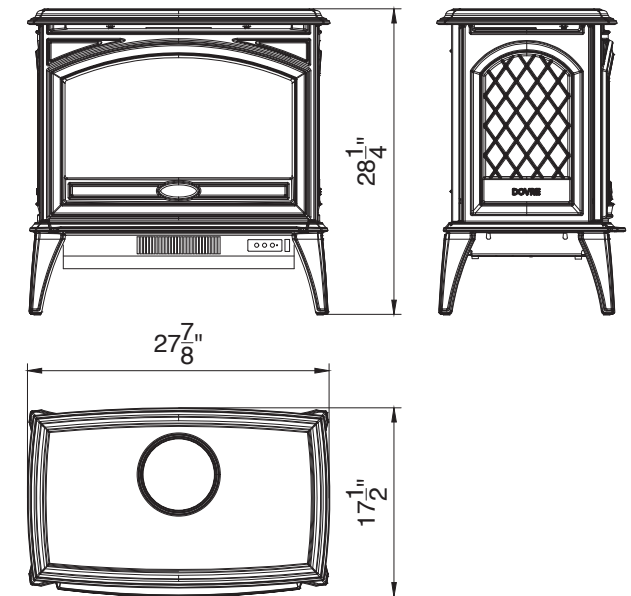

*Height, Width, Depth: 28 x 25 5/8 x 17 1/2
Glass Viewing Area: 9 x 22
**Shipping Size: 31 8/9 x 22 2/3 x 28 1/2
Shipping Weight: 81.50 lbs.

Lynwood W76 Wood Fireplace

LYNWOOD ELECTRIC: E50 & E70

- Real Cast Iron Construction. Available in two sizes: 50" and 70"
- Rated for indoor applications only
- State of the art Fire and Ice flame set- with a simple click of the remote change the flame from traditional colors such as orange to contemporary colors such as rose, purple and violet and icy blue color. A spectrum of colors.
- Two Flame sets and canopy lighting in 13 color themes, creates the illusion of a real fire
- Flame effect can be used with or without heat
- On demand heat with two heat settings. Thermostat and Hardwire Ready
- Produces up to 4800 BTU of heat, enough to heat up 500 sq. ft
- Lower heat vent, allows the heat to flow directly to floor level
- Includes a multi-function remote
- Fan Noise: 43dB

DESIGN-MEDIA-BIRCH-10PCE

Lynwood E70 electric fireplace shown with the Oak log media

Lynwood E50 electric fireplace shown with the Oak log media

E50

E70

Lynwood E50 electric fireplace
shown with the Birch log media