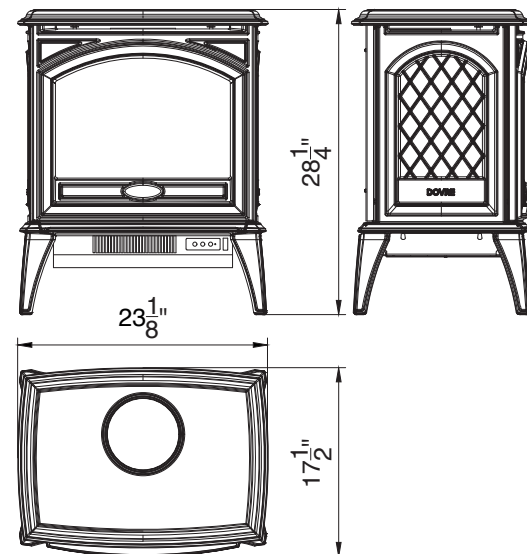

Lynwood E50 electric fireplace shown with the Oak log media

E50