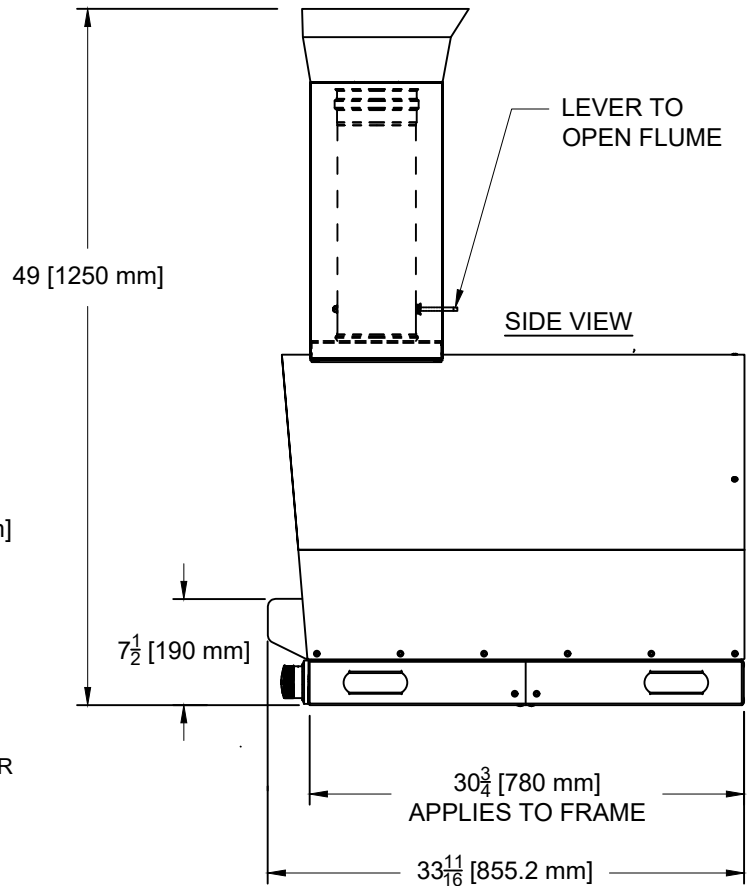

WWW.BULLBBQ.COM

SPEC SHEET
ITEM# 77650
EXTRA LARGE
PIZZA OVEN (LP)

ISOMETRIC VIEW

NOTES:

1. ALL DIMENSIONS ARE IN INCHES AND [MILLIMETERS].
2. INSTALLATION CUTOUT DIMENSIONS ARE 40 WIDE X 31 DEEP X 4 3/4 TALL
3. OVEN MUST BE INSTALLED IN AN OBJECT, I.E. ISLAND, CABINET, ETC. THAT IS MADE FROM NON-COMBUSTIBLE MATERIALS.