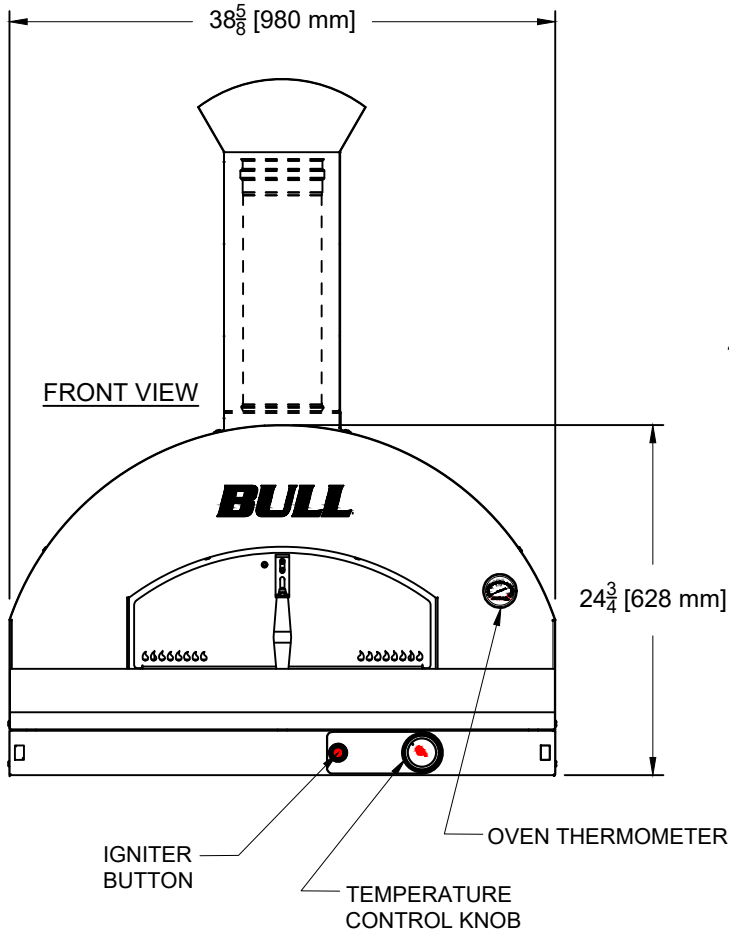

WWW.BULLBBQ.COM

SPEC SHEET
ITEM# 77650
EXTRA LARGE
PIZZA OVEN (LP)

ISOMETRIC VIEW

NOTES:

1. ALL DIMENSIONS ARE IN INCHES AND [MILLIMETERS].
2. INSTALLATION CUTOUT DIMENSIONS ARE 40 WIDE X 31 DEEP X 4 3/4 TALL
3. OVEN MUST BE INSTALLED IN AN OBJECT, I.E. ISLAND, CABINET, ETC. THAT IS MADE FROM NON-COMBUSTIBLE MATERIALS.