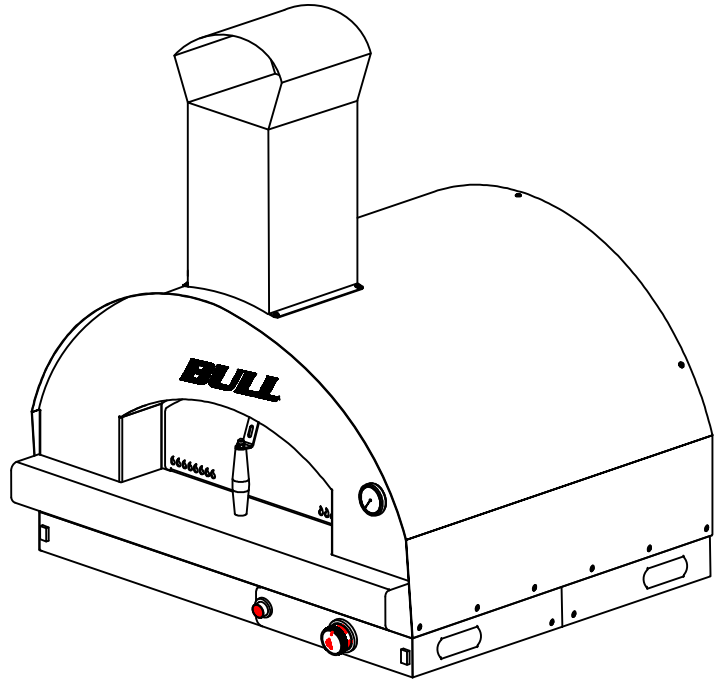

WWW.BULLBBQ.COM

SPEC SHEET
ITEM# 77650
EXTRA LARGE
PIZZA OVEN (LP)

ISOMETRIC VIEW

NOTES:

1. ALL DIMENSIONS ARE IN INCHES AND [MILLIMETERS].
2. INSTALLATION CUTOUT DIMENSIONS ARE 40 WIDE X 31 DEEP X 4 3/4 TALL
3. OVEN MUST BE INSTALLED IN AN OBJECT, I.E. ISLAND, CABINET, ETC. THAT IS MADE FROM NON-COMBUSTIBLE MATERIALS.