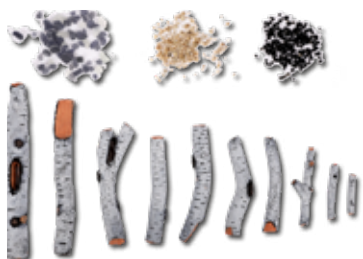

It's all in the Box!

CUBE + 2939 XL