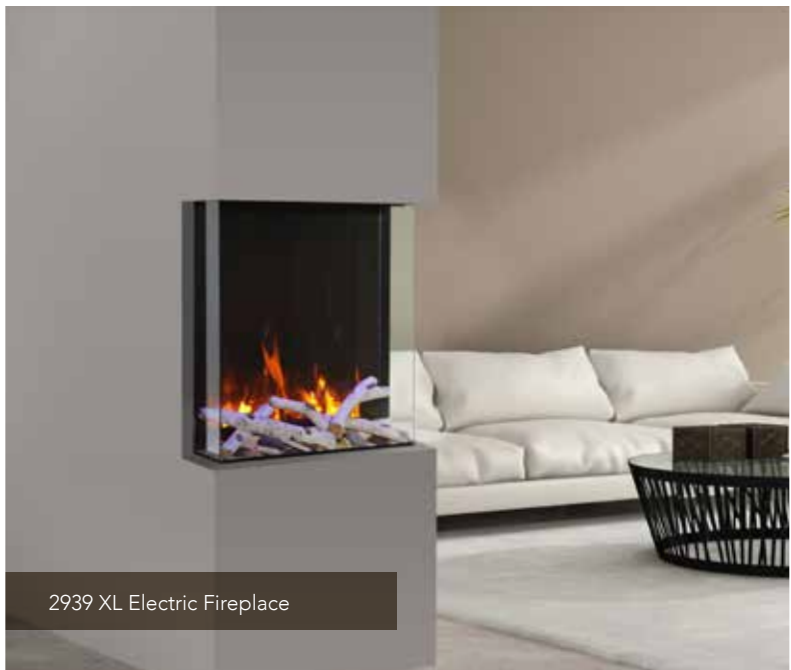

40-TRU-VIEW-XL Electric Fireplace

2939 XL Electric Fireplace