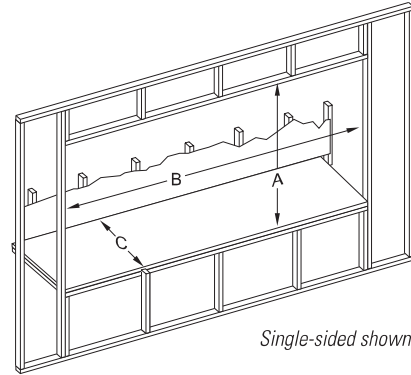

## LOG SET (OPTIONAL)

Driftwood Ceramic Fiber Log Set with Rocks

48-inch Boulevard See-Through Fireplace with Crushed Glass and 1-1/2-inch Beveled Front in Matte Black

## FRAMING DIMENSIONS

	VFLB36FP	VFLB48FP	VFLB48SP
A	41-5/8	41-5/8	41-5/8
B	42-1/2	54-1/2	54-1/2
C	11-1/2	11-1/2	12*

Measurements given in inches.

\*Dimensions may vary based on install. See manual.

Single-sided shown