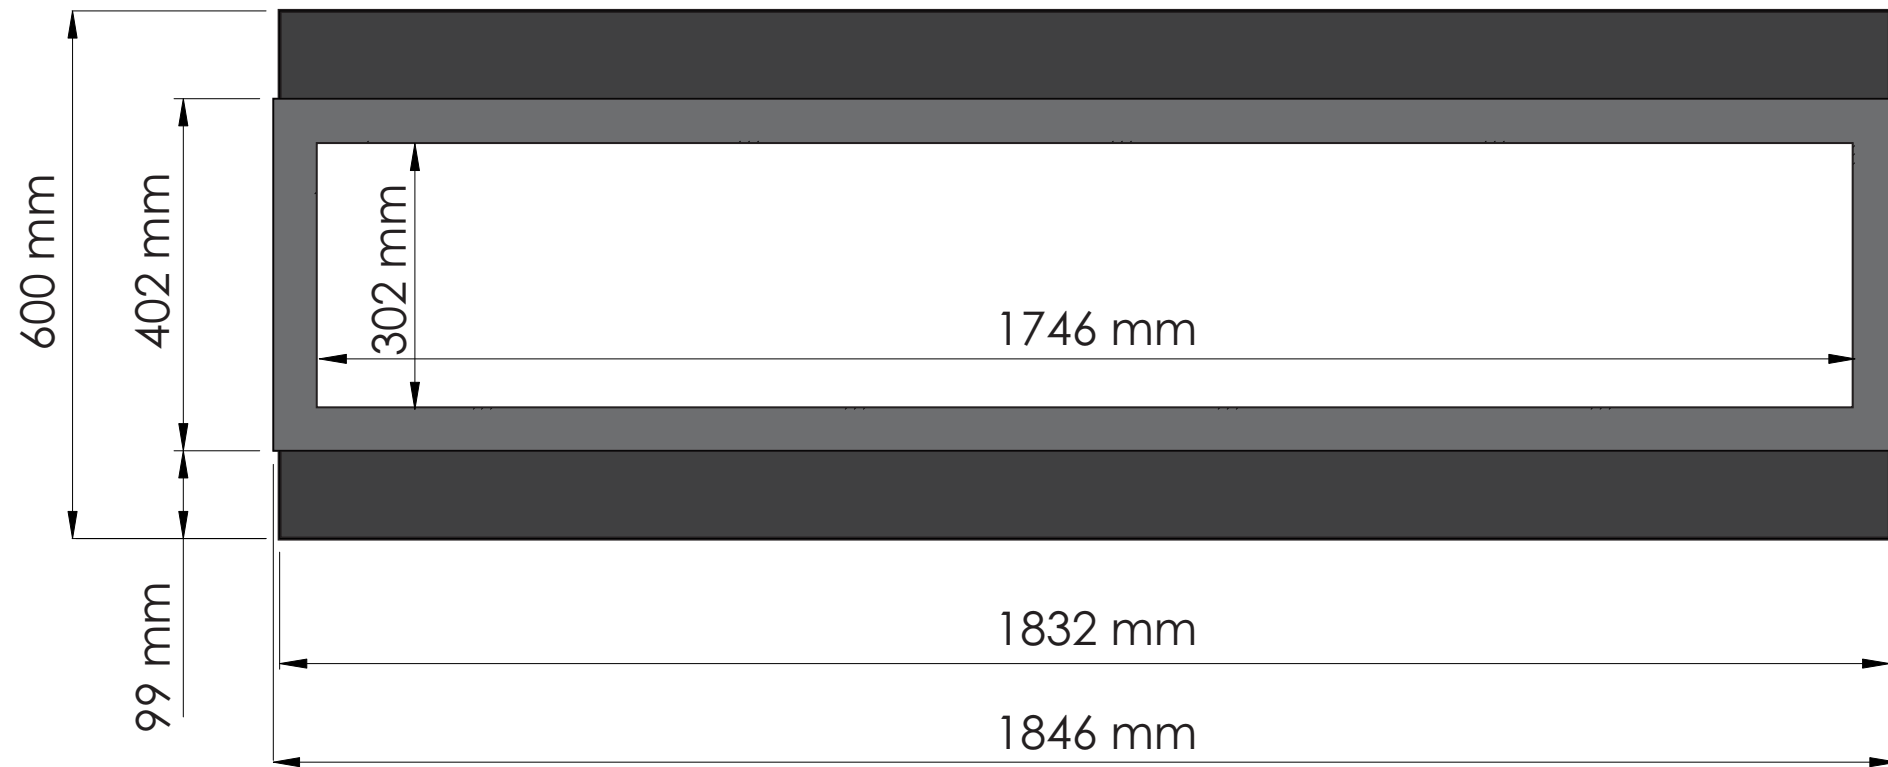

TECHNICAL SPECIFICATIONS		
VOLTS	120	
AMPS	12.5	
WATTS	1500	
HEATER	HIGH	1500 watts
	LOW	750 watts
NO HEATER	22 watts	
LAMPS	QUANTITY	LED
	WATTS	
	TOTAL WATTS	22 watts
ROTOR MOTOR	1 at 5 watts	
HEIGHT, WIDTH, DEPTH	23 1/2 x 72 1/4 x 12	
GLASS VIEWING OPENING	12 x 68 3/4	
SURROUND SIZE	15 3/4 x 72 3/4	
SHIPPING SIZE	25 1/4 x 81 1/8 x 14 1/2	
SHIPPING WEIGHT	157 lbs	
GLASS FRONT	UNIT	
		Included
PLUG LOCATION	Left Side	
CORD LENGTH	76"	
APPROX. HEATING AREA	400 sq ft	

SERIES BUILT IN	MODEL BI-72-DEEP		REV 1
SCALE 1" = 1'-0"	DATE: 11/1/2013		SHEET 1 OF 1

TECHNICAL SPECIFICATIONS		
VOLTS		120
AMPS		12.5
WATTS		1500
HEATER	HIGH	1500 watts
	LOW	750 watts
NO HEATER		22 watts
LAMPS	QUANTITY	LED
	WATTS	
	TOTAL WATTS	22 watts
ROTOR MOTOR		1 at 5 watts
HEIGHT, WIDTH, DEPTH		60 x 183.2 x 30.2 cm
GLASS VIEWING OPENING		30.2 x 174.6 cm
SURROUND SIZE		40.2 x 184.6 cm
SHIPPING SIZE		64 x 206 x 36.8 cm
SHIPPING WEIGHT		71 kg
	UNIT	
	GLASS FRONT	Included
PLUG LOCATION		Left Side
CORD LENGTH		193 cm
APPROX. HEATING AREA		37 sqm

*Amantii*

SERIES BUILT IN	MODEL BI-72-DEEP		REV 1
SCALE 1:12	DATE: 11/1/2013		SHEET 1 OF 1