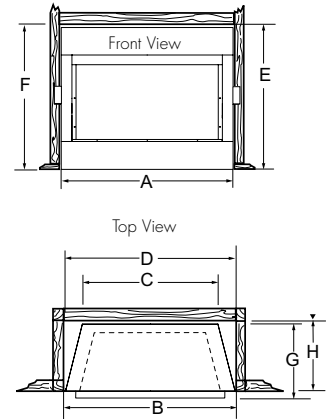

# SPECIFICATIONS

SPECIFICATIONS		Symphony VFC32	Symphony VFC24	Aria VFF36	Aria VFF32
FRONT WIDTH	ACTUAL / A	32"	24-5/8"	41"	37"
	FRAMING / B	32-1/2"	25-1/8"	41-1/4"	37-1/4"
BACK WIDTH	ACTUAL / C	25-3/4"	19"	32"	29"
	FRAMING / D	32-1/2"	25-1/8"	41-1/4"	37-1/4"
HEIGHT	ACTUAL / E	30"	26-1/2"	34-1/2"	34-1/2"
	FRAMING / F	30-1/4"	26-3/4"	35"	35"
DEPTH	ACTUAL / G	14-1/2"	14-1/2"	20-5/8"	18-5/8"
	FRAMING / H	13-3/8"	13-3/8"	17-1/2"	15-1/2"
VIEWING AREA		28-3/4" x 19-1/2"	22-5/8" x 16-1/4"	36" x 21-3/4"	32" x 21-3/4"
BTU/HR INPUT		28,000(NG)/27,000(LP)	22,000 (NG & LP)	37,000(NG)/36,000(LP)	37,000(NG)/36,000(LP)

## Cabinet Dimensions

Cabinet	Fireplace	A	B	C	D	E	F	G	H	I	Max adj opening WxH	Min adj opening WxH	Max fireplace depth
<b>Barrington Premium Cabinet</b>													
BWC300	VFC24	52-1/2"	17-3/4"	44"	34-3/8"	5"	47-5/8"	30"	—	—	26-1/2" X 27"	24" X 23-1/2"	10-1/2"
BWC400	VFC32	61-9/16"	17-3/4"	50-3/4"	34-3/8"	5"	47-5/8"	30"	—	—	35-1/2" X 32-3/4"	32" X 29"	14"
BWC500	VFF32	67-1/2"	22"	54-1/4"	—	—	—	—	—	—	42" x 37-3/8"	36" x 33"	18"
BWC500	VFF36	67-1/2"	22"	54-1/4"	—	—	—	—	—	—	42" x 37-3/8"	36" x 33"	18"