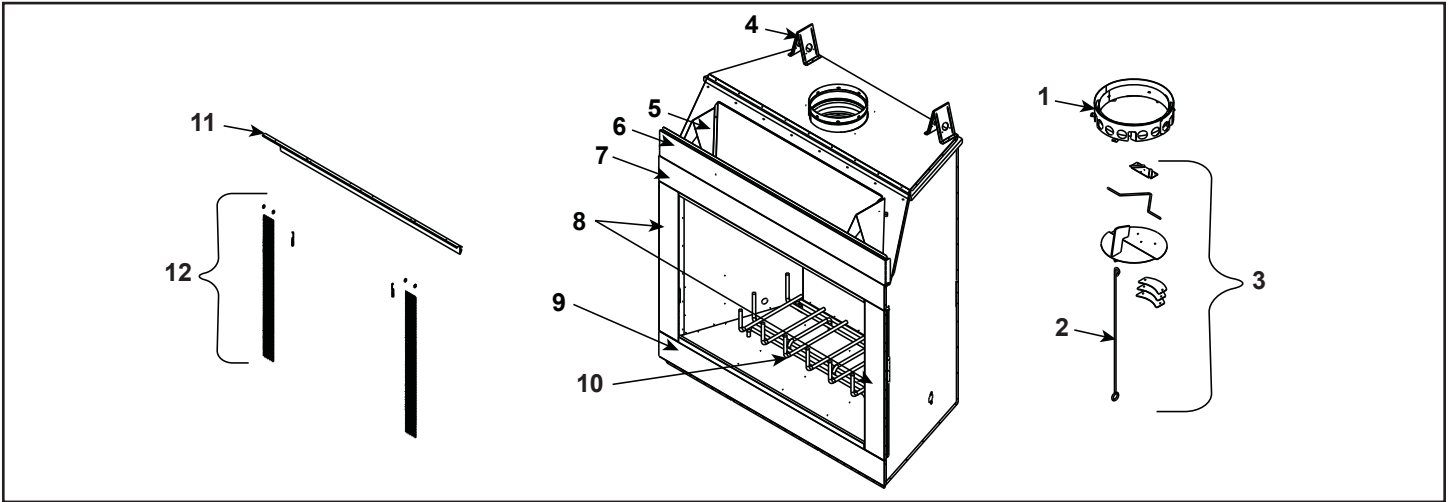

Service Parts

BILTMORE (SB60, SB60HB)

36" Woodburning Fireplace

Beginning Manufacturing Date: N/A
Ending Manufacturing Date: Active

IMPORTANT: THIS IS DATED INFORMATION. Parts must be ordered from a dealer or distributor. **Hearth and Home Technologies does not sell directly to consumers.** Provide model number and serial number when requesting service parts from your dealer or distributor.

ITEM	DESCRIPTION	COMMENTS	PART NUMBER
1	Starter Section Assembly		22072B
2	Damper Blade Assembly		29964
3	Damper Control		20549
	Damper Weight		SRV19785
4	Rear Top Standoff	Qty 2 req	19228
5	Front Top Standoff	Qty 2 req	11864
6	Top Front		SRV4013-206BK
7	Top Front Face		SRV31313BK
8	Column (Right or Left)		SRV4013-004BK
9	Bottom Front Face		SRV31311BK
10	Grate		GR30
11	Smoke Shield		SRV32949BK
12	Firescreen Assembly	Qty 2 req	33699
	Firescreen Handle	1 ea.	SRV10002
	Firescreen Rod	Qty 2 req	12052
	Grate Retainer	Qty 2 req	4017-060
	Nailing Flange	Qty 4 req	31190
	Outside Air Kit		AK22
	Fastener Pack		13580
	Outside Air Shield		SRV33271
	4 in. Outside Air Inlet Ring		25692
	Screen Cover (top only)		SRV31319BK
	Side Trim	Qty 2 req	SRV31326BK
	Strip Protector	Qty 2 req	SRV18320
	Touch-Up Paint		71479