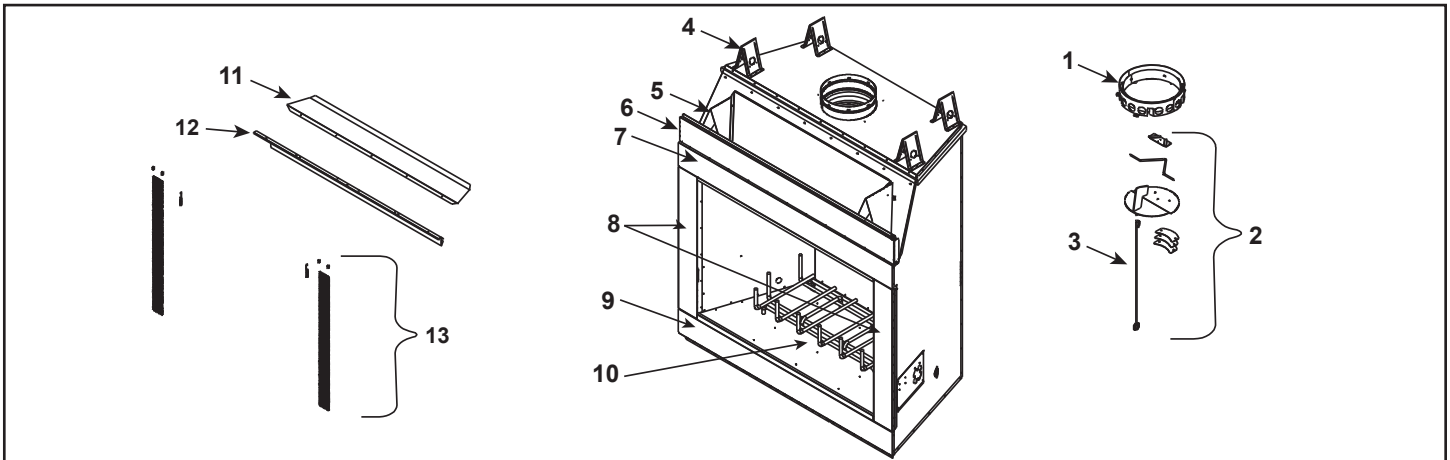

Service Parts

BILTMORE (SB100, SB100HB)

50" Woodburning Fireplace

Beginning Manufacturing Date: N/A
Ending Manufacturing Date: Active

IMPORTANT: THIS IS DATED INFORMATION. Parts must be ordered from a dealer or distributor. **Hearth and Home Technologies does not sell directly to consumers.** Provide model number and serial number when requesting service parts from your dealer or distributor.

ITEM	DESCRIPTION	COMMENTS	PART NUMBER
1	Starter Section Assembly		22072B
2	Damper Blade Assembly		35160
3	Damper Control		35159
	Damper Weight		SRV19785
4	Rear Top Standoff	Qty 4 req	11864
5	Front Top Standoff	Qty 2 req	34567
6	Top Face		SRV4013-208BK
7	Top Front Face		SRV34544BK
8	Column (Right or Left)		SRV34546BK
9	Bottom Front Face		SRV34542BK
10	Grate		GR31
11	Smoke Shelf		4013-185
12	Smoke Shield		SRV4013-184BK
13	Firescreen Assembly w/Rod	Qty 2 req	35211
	Firescreen Rod	1 ea.	34571
	Firescreen Assembly	1 ea.	SRV34590
	Firescreen Handle	1 ea.	SRV10002
	Heat Shield		34568
	Nailing Flange	Qty 6 req	31190
	Outside Air Kit	Qty 2 req	35191
	Fastener Pack		13580
	Outside Air Shield		SRV33271
	4 in. Outside Air Inlet Ring		35192
	Screen Cover (top only)		SRV34548BK
	Strip Protector	Qty 3 req	SRV18320
	Touch-Up Paint		71479