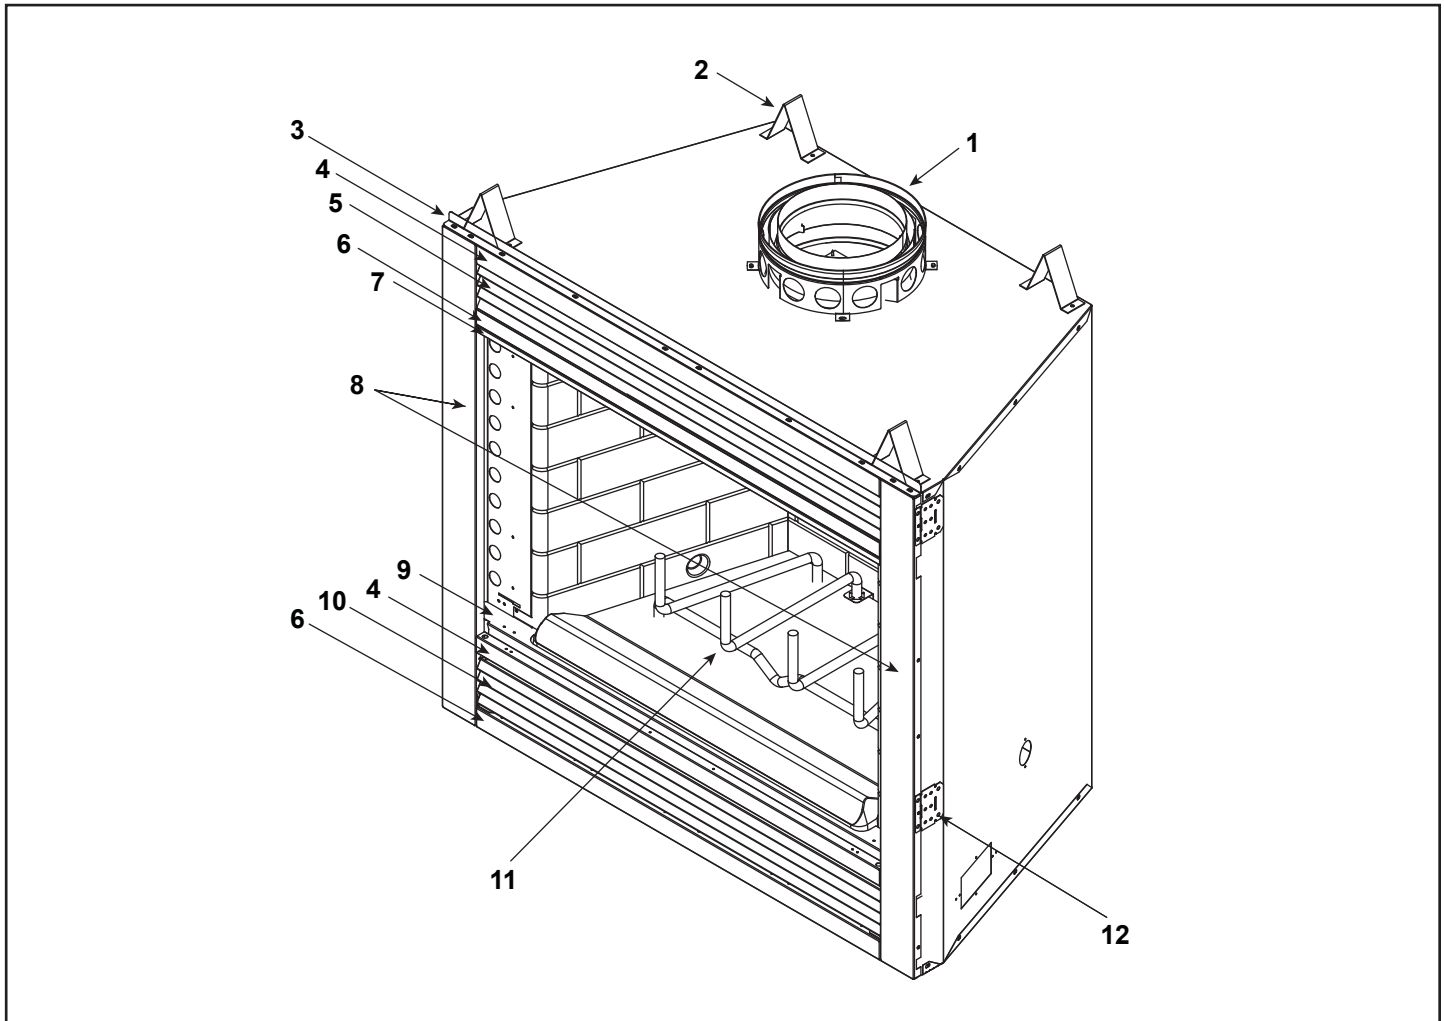

Service Parts

SA42C

Sovereign
42" Woodburning Fireplaces

Beginning Manufacturing Date: N/A
Ending Manufacturing Date: Active

IMPORTANT: THIS IS DATED INFORMATION. Parts must be ordered from a dealer or distributor. **Hearth and Home Technologies does not sell directly to consumers.** Provide model number and serial number when requesting service parts from your dealer or distributor.

ITEM	DESCRIPTION	COMMENTS	PART NUMBER
1	Starter Section		SRV22069
2	Top Standoff	Qty 4 req	SRV4044-111
3	Drywall Flange		28388
4	Front Face (Top or Bottom)	Overlay	SRV30569BK
5	Upper Grille Assembly		SRV4010-082BK
6	Glass Support (Top or Bottom)	Overlay	SRV29902BK
7	Smoke Shield		SRV35221BK
8	Column (Right or Left)	Overlay	SRV29899BK
9	Hearth Filler		SRV30332BK
10	Lower Grille Assembly		SRV4010-083BK
11	Grate		GR19
	Grate Clip	Qty 2 req.	SRV28062

Additional service parts on following page.