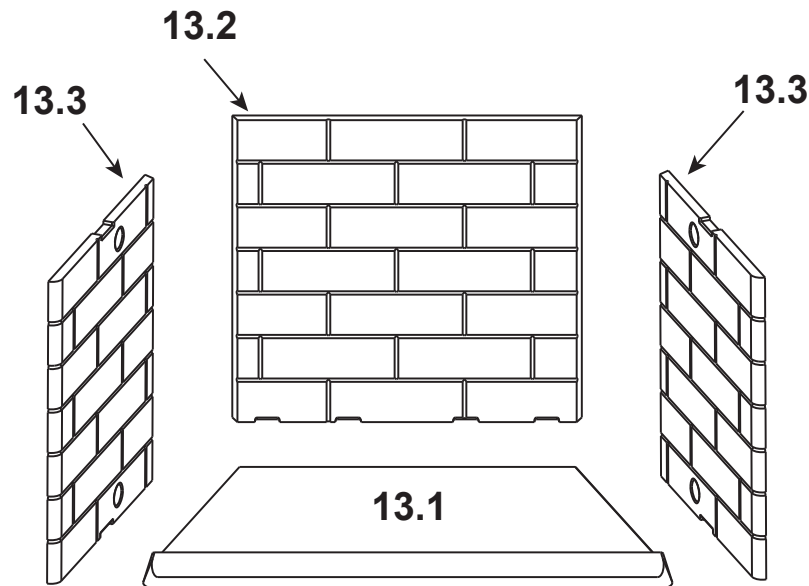

IMPORTANT: THIS IS DATED INFORMATION. Parts must be ordered from a dealer or distributor. **Hearth and Home Technologies does not sell directly to consumers.** Provide model number and serial number when requesting service parts from your dealer or distributor.

ITEM	DESCRIPTION	COMMENTS	PART NUMBER
	Hang Down Damper Kit	Order for rod replacement	30528
	Damper Weight	Order when rod is not being replaced	SRV19785
	Damper Blade		30558
	Door Pivot Clip	Qty 2 req.	SRV31527
	Firescreen Assembly	Qty 2 req.	29246
	Firescreen Handle	Qty 2 req.	SRV10002
	Firescreen Rod	Qty 2 req.	SRV4010-102
	Junction Box		21878
12	Nailing Flange	Qty 4 req.	31190
	Refractory Retainer	Qty 3 req.	SRV11847
	Smoke Baffle (Right)		35329
	Smoke Baffle (Left)		35330
	Strip Protector	Qty 2 req.	SRV18320
	Upper Door Track		SRV15427BK
	Installation Manual		4010-262
	Owner's Manual		4010-263
	Touch-Up Paint		71479

#13 Refractory Assembly

13.1	Hearth Refractory		28391
13.2	Back Refractory		28394
13.3	Side Refractory		28393