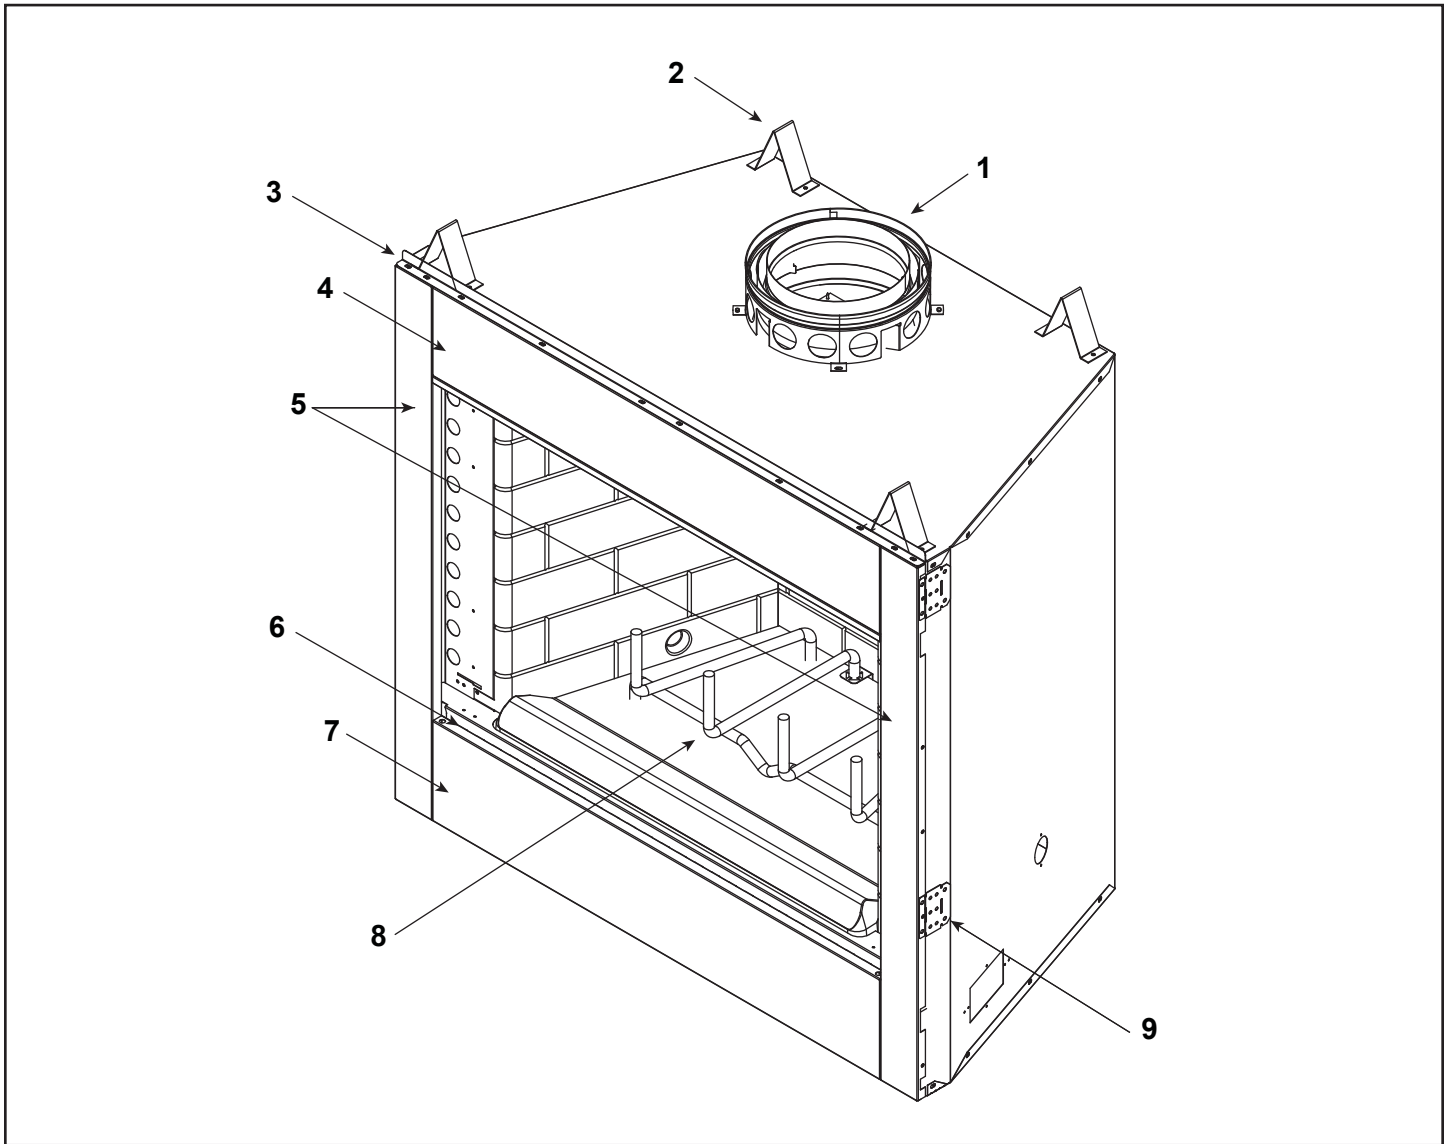

Service Parts

SA36R

Sovereign
36" Woodburning Fireplaces

Beginning Manufacturing Date: N/A
Ending Manufacturing Date: Active

IMPORTANT: THIS IS DATED INFORMATION. Parts must be ordered from a dealer or distributor. **Hearth and Home Technologies does not sell directly to consumers.** Provide model number and serial number when requesting service parts from your dealer or distributor.

ITEM	DESCRIPTION	COMMENTS	PART NUMBER
1	Starter Section		SRV22069
2	Top Standoff	Qty 4 req.	SRV4044-111
3	Drywall Flange		29238
4	Front Face (Top)		SRV30567BK
5	Column (Right or Left)		SRV29899BK
6	Hearth Filler		SRV30331BK
7	Front Face (Bottom)		SRV29231BK
8	Grate		GR18
	Grate Clip	Qty 2 req.	SRV28062

Additional Service parts on following page.