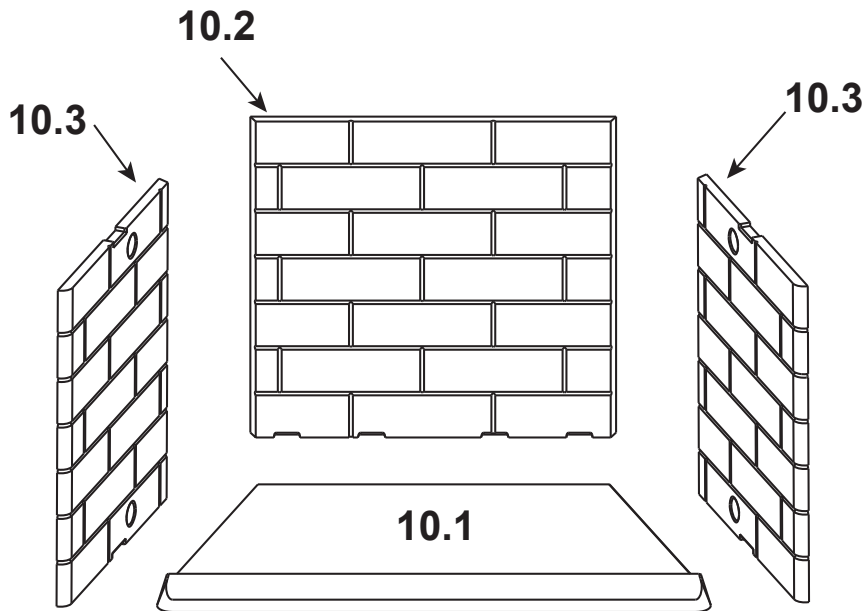

IMPORTANT: THIS IS DATED INFORMATION. Parts must be ordered from a dealer or distributor. **Hearth and Home Technologies does not sell directly to consumers.** Provide model number and serial number when requesting service parts from your dealer or distributor.

ITEM	DESCRIPTION	COMMENTS	PART NUMBER
	Hang Down Damper Kit	Order for rod replacement	30528
	Damper Weight	Order when rod is not being replaced	SRV19785
	Damper Blade		30558
	Door Pivot Clip	Qty 2 req.	SRV31527
	Firescreen Assembly	Qty 2 req.	26053
	Firescreen Handle	Qty 2 req.	SRV10002
	Firescreen Rod	Qty 2 req.	12052
9	Nailing Flange	Qty 4 req.	31190
	Outside Air Kit		AK22
	Refractory Retainer	Qty 3 req	SRV11847
	Smoke Diverter		30559
	Strip Protector	Qty 2 req.	SRV18320
	Smoke Shield		SRV31191BK
	Upper Door Track		SRV15425BK
	Touch-Up Paint		71479
	Installation Manual		4010-259
	Owner's Manual		4010-260

#10 Refractory Assembly

10.1	Hearth Refractory		29993
10.2	Back Refractory		29992
10.3	Side Refractory (Left/right)		28393