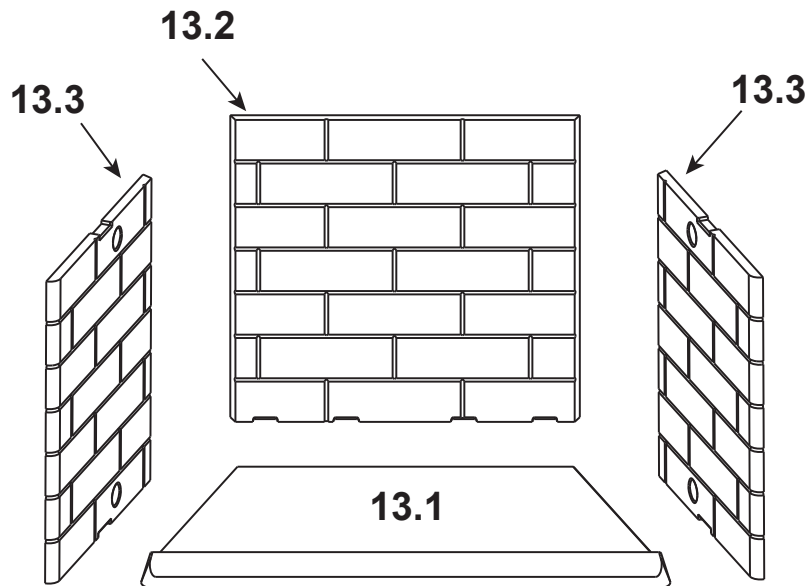

IMPORTANT: THIS IS DATED INFORMATION. Parts must be ordered from a dealer or distributor. **Hearth and Home Technologies does not sell directly to consumers.** Provide model number and serial number when requesting service parts from your dealer or distributor.

ITEM	DESCRIPTION	COMMENTS	PART NUMBER
	Hang Down Damper Kit	Order for rod replacement	30528
	Damper Weight	Order when rod is not being replaced	SRV19785
	Damper Blade		30558
	Door Pivot Clip	Qty 2 req.	31527
	Firescreen Assembly	Qty 2 req.	26053
	Firescreen Handle	Qty 2 req.	SRV10002
	Firescreen Rod	Qty 2 req.	12052
	Junction Box		21878
12	Nailing Flange	Qty 4 req.	31190
	Outside Air Kit		AK22
	Refractory Retainer	Qty 3 req	SRV11847
	Smoke Diverter		30559
	Strip Protector	Qty 2 req.	SRV18320
	Upper Door Track		SRV15425BK
	Installation Manual		4010-262
	Owner's Manual		4010-263
	Touch-Up Paint		71479

#13 Refractory Assembly

13.1	Hearth Refractory		29993
13.2	Back Refractory		29992
13.3	Side Refractory (Left/Right)		28393