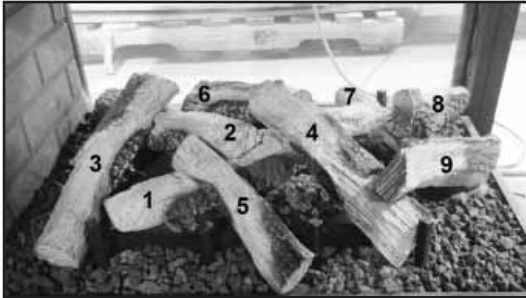

Pearl 36" See Through Gas Fireplace - DV

Log Assembly

IMPORTANT: THIS IS DATED INFORMATION. Parts must be ordered from a dealer or distributor. **Hearth and Home Technologies does not sell directly to consumers.** Provide model number and serial number when requesting service parts from your dealer or distributor.

Stocked at Depot

ITEM	DESCRIPTION	COMMENTS	PART NUMBER	Stocked at Depot
	Log Set Assembly		LOGS36MS	Y
1	Log 1		SRV2478-701	
2	Log 2		SRV2478-702	
3	Log 3		SRV2478-703	
4	Log 4		SRV2478-706	
5	Log 5		SRV2478-705	
6	Log 6		SRV2478-704	
7	Log 7		SRV2478-707	
8	Log 8		SRV2478-708	
9	Log 9		SRV2272-709	
10	Sheetrock Ledge	Qty 2 req	2128-118	
11	Non-Comb	Qty 2 req	2130-196	
12	Burner NG, Propane		2478-007	Y
13	Base Pan/Grate Assembly		2478-005	
14	Glass Door Assembly	Qty 2 req	GLA-6TROC	Y
15	Pilot Shield		2128-124	
16	Junction Box Bracket		2128-128	
17	Junction Box		SRV4021-013	Y
	Refractory Panel		2128-117	
	Refractory Air Passage Side		2128-116	
	Surround Overlay (contains overlay for top, bottom and sides)		SRV2128-FACE	