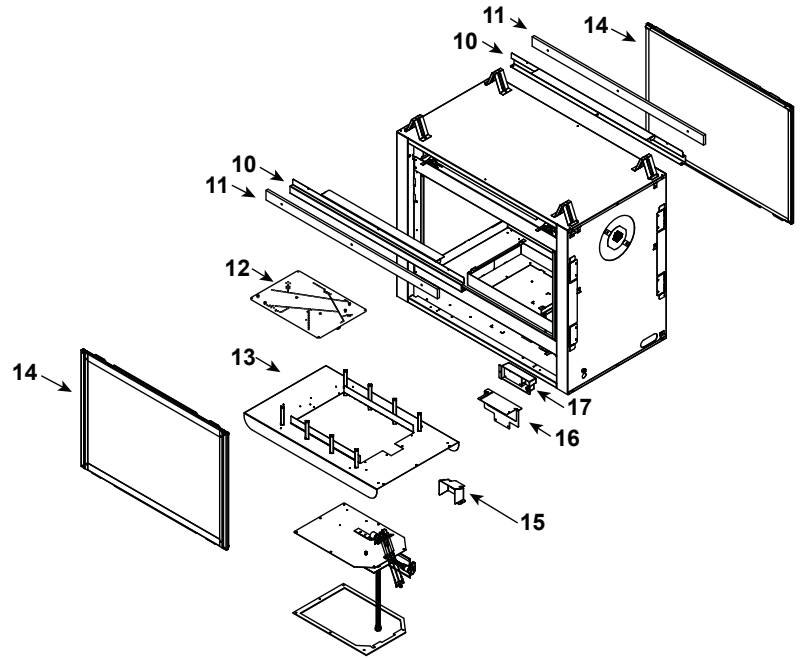

Pearl 36" See Through Gas Fireplace - DV

Log Assembly

IMPORTANT: THIS IS DATED INFORMATION. Parts must be ordered from a dealer or distributor. **Hearth and Home Technologies does not sell directly to consumers.** Provide model number and serial number when requesting service parts from your dealer or distributor.

Stocked at Depot

ITEM	DESCRIPTION	COMMENTS	PART NUMBER	Stocked at Depot
	Log Set Assembly		LOGS36MS	Y
1	Log 1		SRV2478-701	
2	Log 2		SRV2478-702	
3	Log 3		SRV2478-703	
4	Log 4		SRV2478-706	
5	Log 5		SRV2478-705	
6	Log 6		SRV2478-704	
7	Log 7		SRV2478-707	
8	Log 8		SRV2478-708	
9	Log 9		SRV2272-709	
10	Sheetrock Ledge	Qty 2 req	2128-118	
11	Non-Comb	Qty 2 req	2130-196	
12	Burner NG, Propane		2478-007	Y
13	Base Pan/Grate Assembly		2478-005	
14	Glass Door Assembly	Qty 2 req	GLA-6TROC	Y
15	Pilot Shield		2128-124	
16	Junction Box Bracket		2128-128	
17	Junction Box		SRV4021-013	Y
	Refractory Panel		2128-117	
	Refractory Air Passage Side		2128-116	
	Surround Overlay (contains overlay for top, bottom and sides)		SRV2128-FACE	