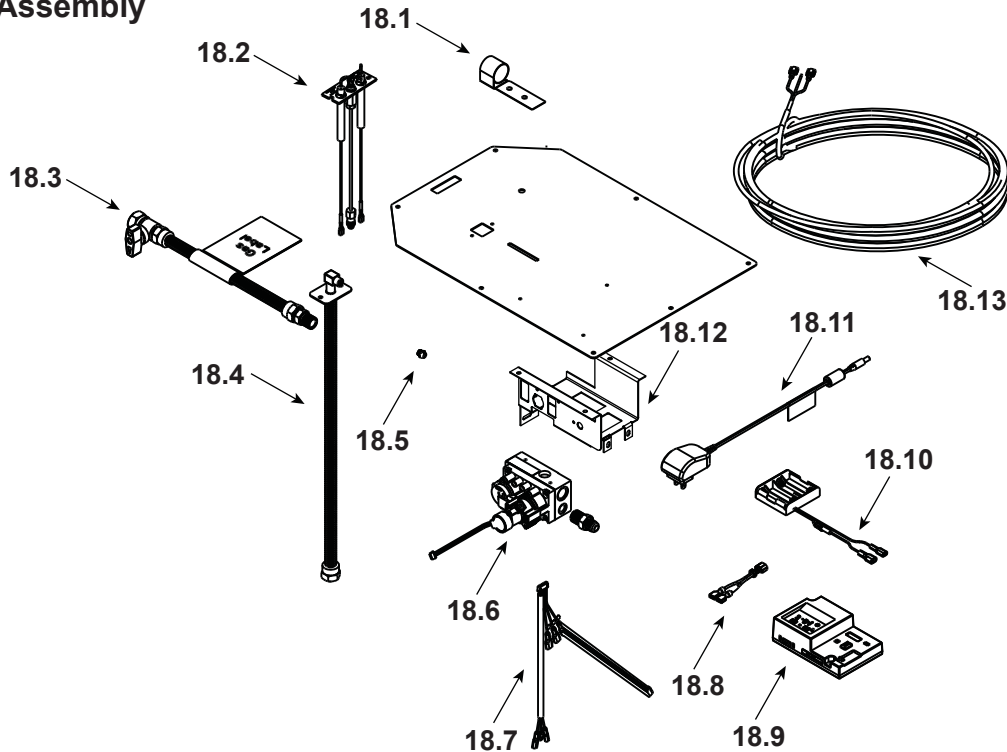

#18 Valve Assembly

IMPORTANT: THIS IS DATED INFORMATION. Parts must be ordered from a dealer or distributor. **Hearth and Home Technologies does not sell directly to consumers.** Provide model number and serial number when requesting service parts from your dealer or distributor.

Stocked at Depot

ITEM	DESCRIPTION	COMMENTS	PART NUMBER	
18.1	Shutter Bracket Assembly		2118-121	Y
18.2	Pilot Assembly NG		2478-012	Y
	Pilot Assembly Propane	Convert 2478-012 with SRV593-527		
18.3	Flex Ball Valve Assembly		SRV302-320	Y
18.4	Flexible Gas Connector		530-302A	Y
18.5	Orifice NG (#32C)		SRV582-832	Y
	Orifice Propane (#50C)		582-850	Y
18.6	Valve NG		2166-302	Y
	Valve Propane		2166-303	Y
18.7	Harness, IFT 6 Pin Wiring		SRV2326-132	Y
18.8	Jumper Wire		SRV2187-198	Y
18.9	Module, IFT Control		2326-130	Y
18.10	Battery Holder 4AA, IFT		SRV2326-134	Y
18.11	Transformer, 6 Volt Wall		SRV2326-131	Y
18.12	Valve, Bracket		2118-104	
18.13	Thermostat Wire Assembly, Male/Male		SRV2118-170	Y

Additional service part numbers appear on following page.