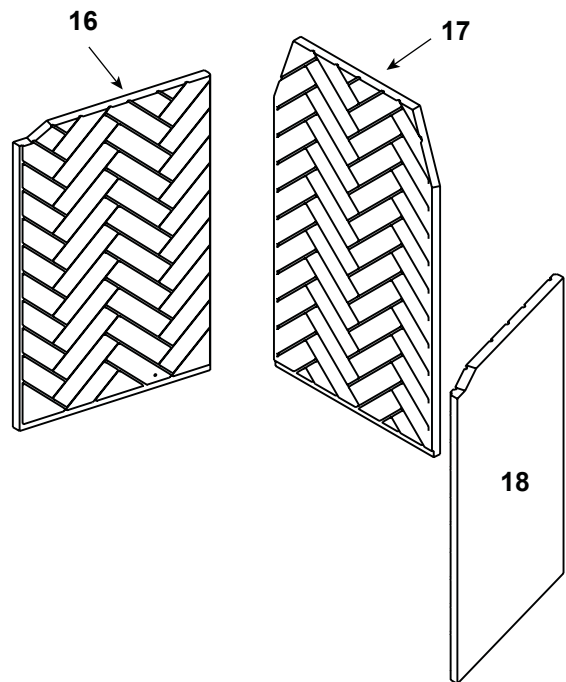

Herringbone Refractory Assembly

Traditional Refractory			AMMTB42
13	Left Panel		SRV4059-852
14	Back Panel		SRV4059-851
15	Right Panel		SRV4059-853
Herringbone Refractory			AMMHB42
16	Left Panel		SRV4059-856
17	Back Panel		SRV4059-855
18	Right Panel		SRV4059-857
	Refractory Fastener Pack Contains: 8 #6 X 1 1/2" Panhead screw, 3/32" Drill Bit, 8 Clips,		4059-668