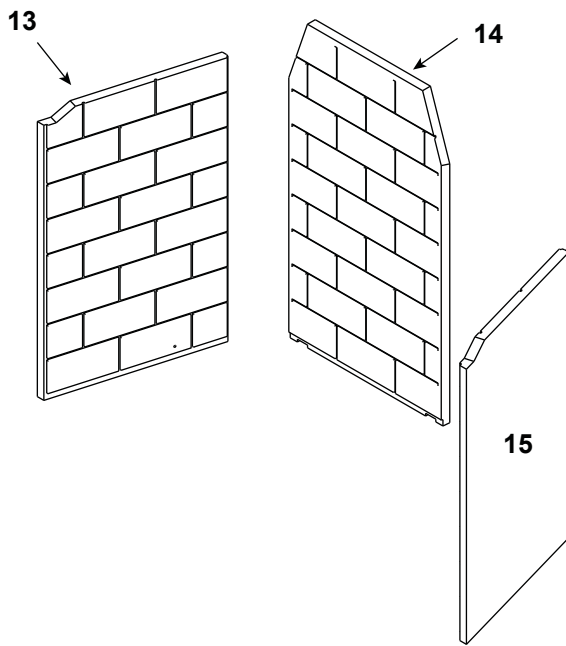

IMPORTANT: THIS IS DATED INFORMATION. Parts must be ordered from a dealer or distributor. **Hearth and Home Technologies does not sell directly to consumers.** Provide model number and serial number when requesting service parts from your dealer or distributor.

ITEM	DESCRIPTION	COMMENTS	PART NUMBER
	Grate Retainer	Qty 2 req	4017-060
	Mortar	10 Lb Bucket	MMMORTR
	Outside Air Hood	Qty 2 req	SRV4059-051
	Strip Protector		SRV18320
	Owners Manual		4059-916
	Installation Manual		4059-915

Traditional Refractory Assembly