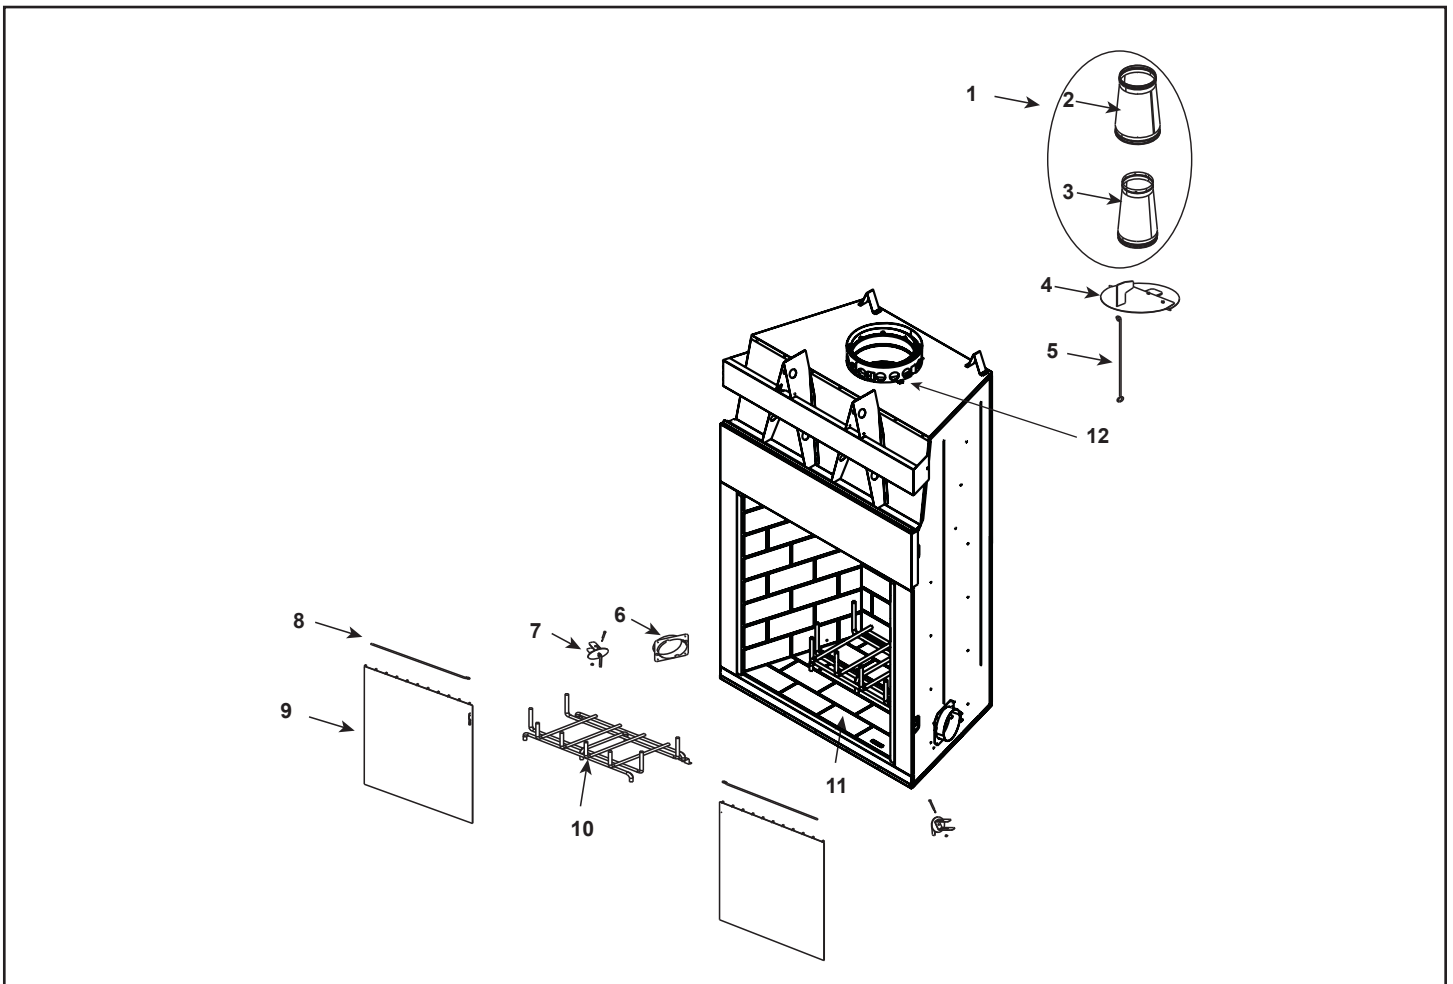

Service Parts

ASH42

Ashland 42" Woodburning Fireplace

Beginning Manufacturing Date: N/A
Ending Manufacturing Date: Active

IMPORTANT: THIS IS DATED INFORMATION. Parts must be ordered from a dealer or distributor. **Hearth and Home Technologies does not sell directly to consumers.** Provide model number and serial number when requesting service parts from your dealer or distributor.

ITEM	DESCRIPTION	COMMENTS	PART NUMBER
1	Transition Assembly		4059-044
2	Outer Transition Assembly		24377
3	Inner Transition Collar		4059-148
4	Damper Blade Assembly		4059-030
5	Damper Control		35159
6	Outside Air Collar Assembly	Qty 2 req	4059-037
7	OA Door	Qty 2 req	4059-049
8	Screen Rod	Qty 2 req	SRV4059-312
	Screen Rod Clips	Qty 2 req	4059-111
9	Firescreen Assembly	Qty 2 req	SRV4059-028
10	Grate Assembly		GR29
11	Hearth Refractory		SRV4059-891
12	Starter Collar		4059-137

Additional service parts on following page