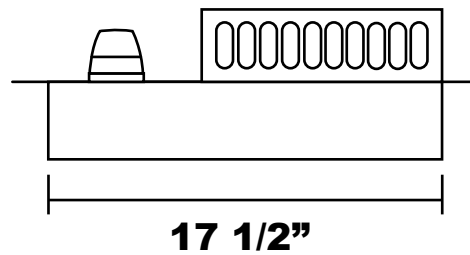

Single Side Burner

Top View

Front View

Side View

**CUTOUT DIMENSIONS:
17 3/4" x 11 3/8"**