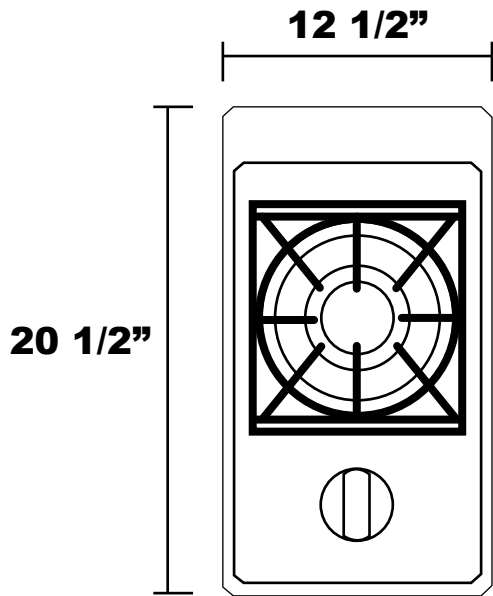

Single Side Burner

Top View

Front View

Side View

**CUTOUT DIMENSIONS:
17 3/4" x 11 3/8"**