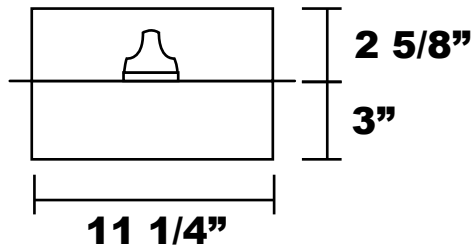

Single Side Burner

Top View

Front View

Side View

**CUTOUT DIMENSIONS:
17 3/4" x 11 3/8"**