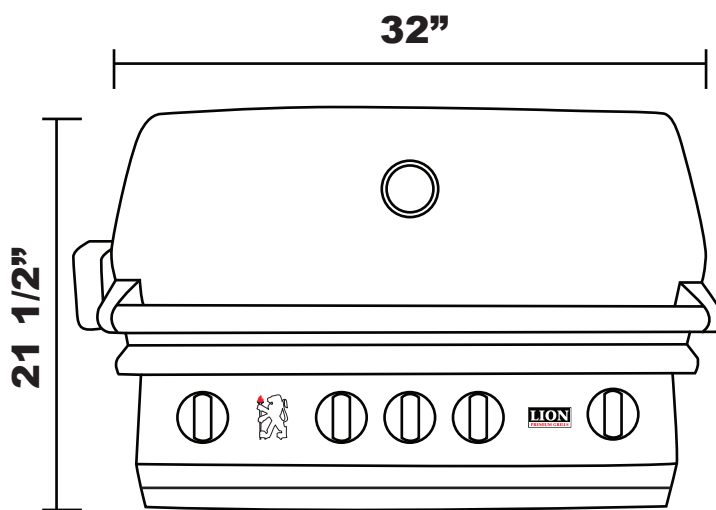

## Top View

## Side View

\*Approximate Measurements

**Cutout Dimensions:  
31" x 21 1/2" x 9 5/8"**