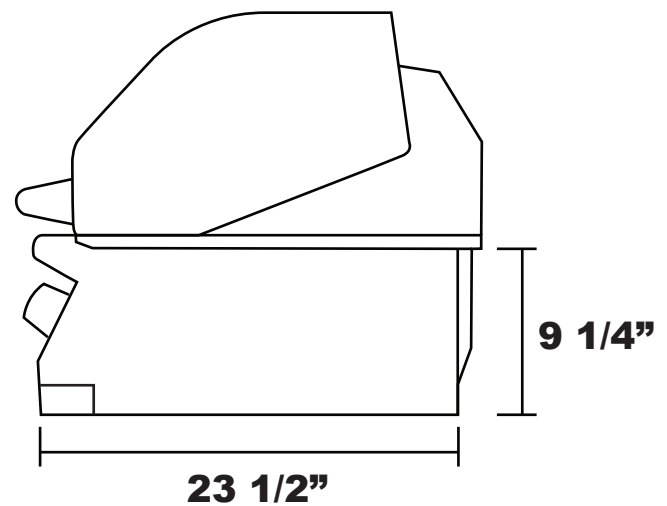

## Top View

## Side View

\*Approximate Measurements

**Cutout Dimensions:  
31" x 21 1/2" x 9 5/8"**