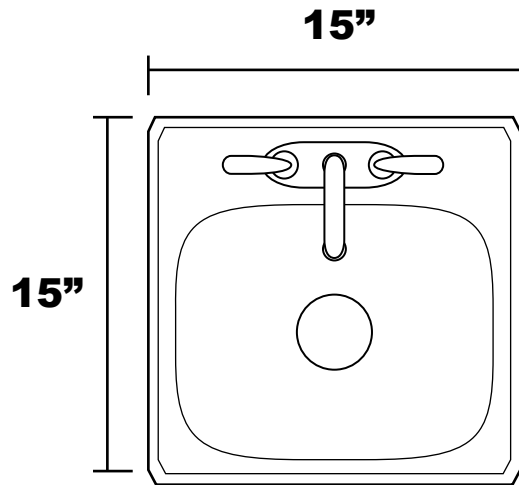

## Top View

## Side View

### CUTOUT DIMENSIONS:

**14 1/2" x 14 1/2"**

**Be sure to cut the corners with short 45 degrees cuts.  
Otherwise sink will not cover cutout.**