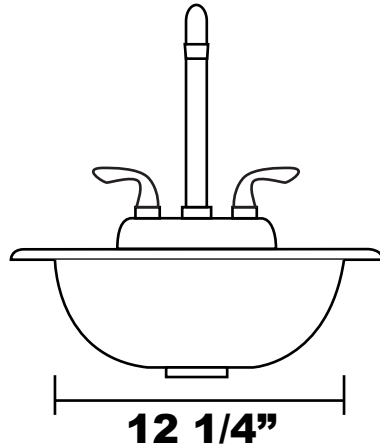

# Bar Sink w/ Faucet

## Top View

## Side View

### CUTOUT DIMENSIONS:

**14 1/2" x 14 1/2"**

**Be sure to cut the corners with short 45 degrees cuts.  
Otherwise sink will not cover cutout.**