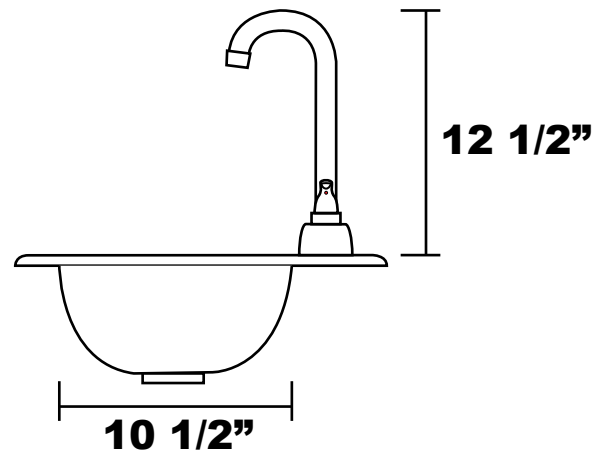

Side View

CUTOUT DIMENSIONS:

14 1/2" x 14 1/2"

**Be sure to cut the corners with short 45 degrees cuts.
Otherwise sink will not cover cutout.**