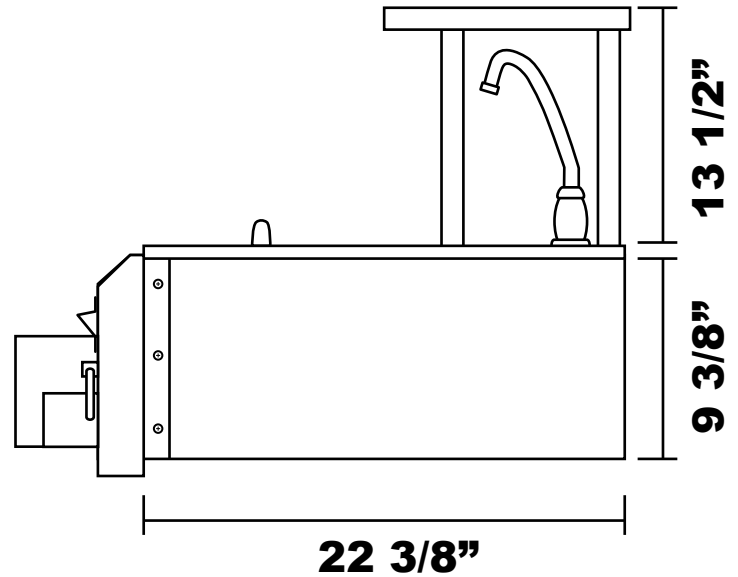

30" Bar Center

Top View

***Top Shelf sold seperately**

***Build a lip on face of base around the cutout to account for gap created by counter top ledge**

Front View

Side View

**Cutout Dimensions:
28 7/8" x 22 1/4" x 9 3/4"**