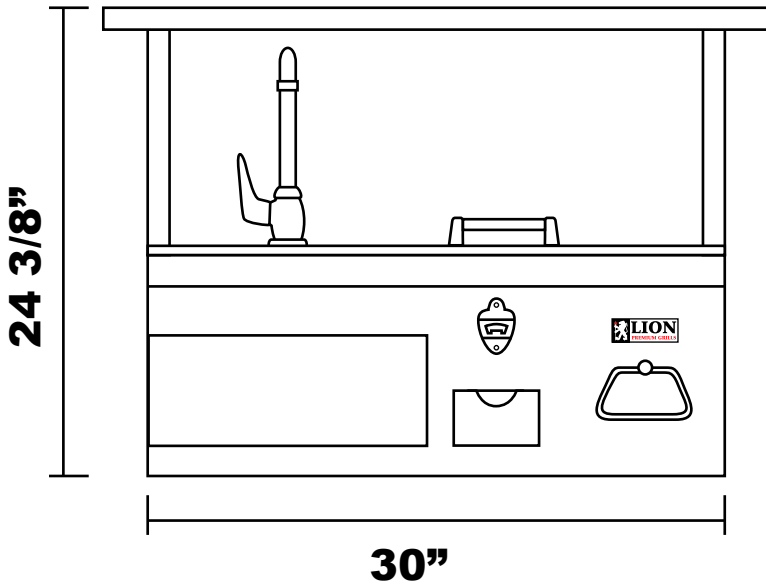

30" Bar Center

Top View

***Top Shelf sold seperately**

***Build a lip on face of base around the cutout to account for gap created by counter top ledge**

Front View

Side View

**Cutout Dimensions:
28 7/8" x 22 1/4" x 9 3/4"**