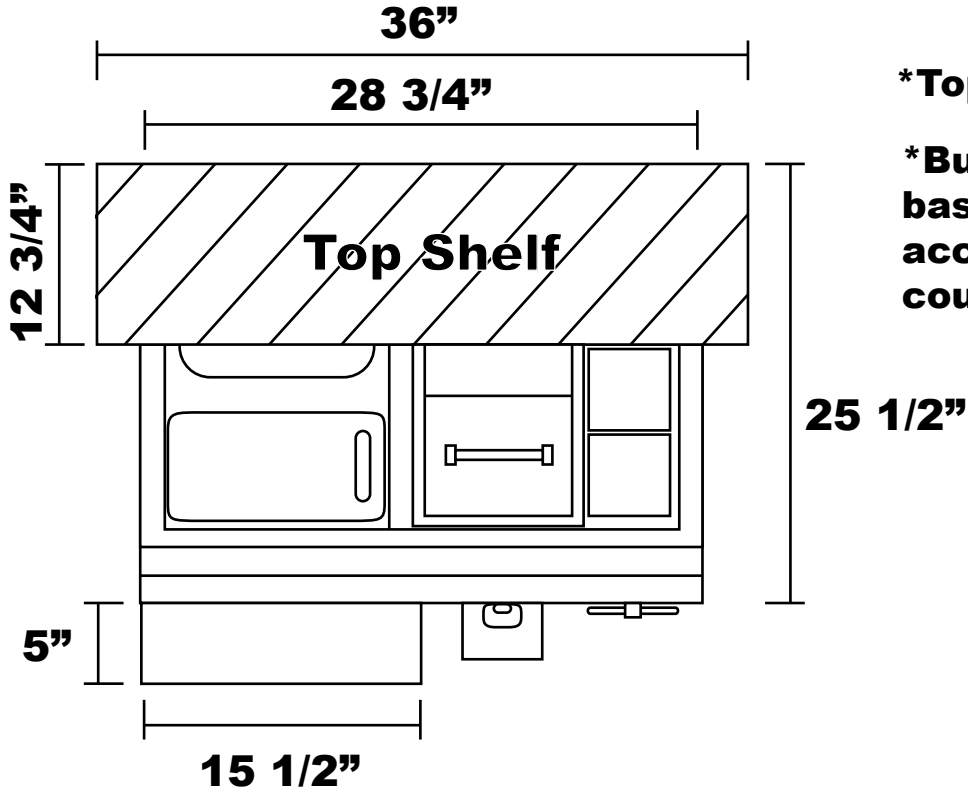

30" Bar Center

Top View

***Top Shelf sold seperately**

***Build a lip on face of base around the cutout to account for gap created by counter top ledge**

Front View

Side View

**Cutout Dimensions:
28 7/8" x 22 1/4" x 9 3/4"**