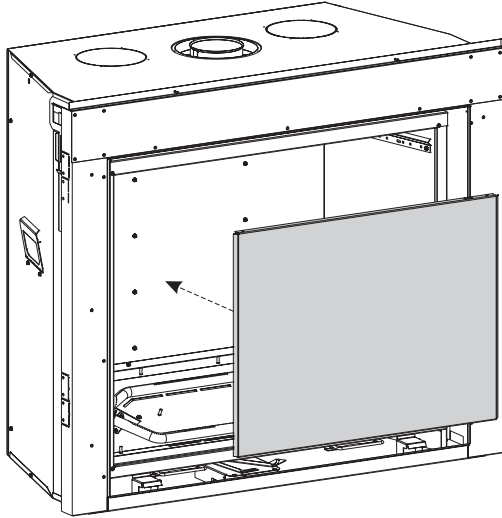

Installation of Floor

1. Remove barrier screen and glass door.
(See the owner's manual for instructions)
2. Place the FLOOR as Shown In Figure 1.

Figure 1
Liner Floor

NOTE: Video of liner installation available on our website at:
www.empirecomfort.com.

Installation of Liner

1. Place LINER REAR on the back of the firebox and hold with one hand. (See Figure 2)

NOTE: For the DVP40PKR only.

NOTE: Ensure insulation is behind LINER REAR, LINER SIDE - LEFT and LINER SIDE - RIGHT before installing.

Figure 2

2. Place LINER SIDE - RIGHT against right firebox wall and LINER REAR and push back to hold into place. Repeat for LINER SIDE - LEFT. (See Figure 3)

Figure 3

3. Place the LINER TOP ASSEMBLY so that it rests on the LINER REAR and secure with LINER BRACKET and (3) screws. (See figure 4)