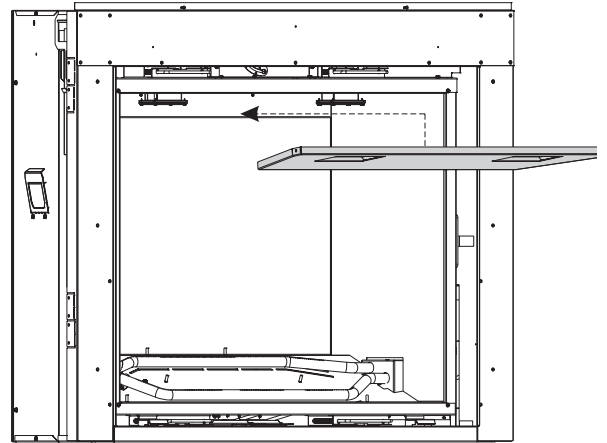

Figure 2

2. Place LINER SIDE - RIGHT against right firebox wall and LINER REAR and push back to hold into place. Repeat for LINER SIDE - LEFT. (See Figure 3)

Figure 3

3. Place the LINER TOP ASSEMBLY so that it rests on the LINER REAR and secure with LINER BRACKET and (3) screws. (See figure 4)

NOTE: Ensure (porcelain coated side) faces down.

Figure 4

BLACK PORCELAIN LINER KIT EXPLODED VIEW AND PARTS LIST

INDEX NO.	PART NUMBER	DESCRIPTION	QTY SUPPLIED
	DVP36CPKR		
1	37329	LINER TOP ASSEMBLY	1
2	37241	LINER SIDE - LEFT	1
3	37240	LINER SIDE - RIGHT	1
4	37239	LINER REAR	1
5	37238	LINER FLOOR	1
6	37221	LINER BRACKET	1

INDEX NO.	PART NUMBER	DESCRIPTION	QTY SUPPLIED
	DVP40PKR		
1	33637	LINER TOP ASSEMBLY	1
2	36640	LINER SIDE - LEFT	1
3	36639	LINER SIDE - RIGHT	1
4	36638	LINER REAR	1
5	36635	LINER FLOOR	1
6	34767	LINER BRACKET	1
NOT SHOWN	R2737	HEX HEAD #10x1/2 SCREW	3