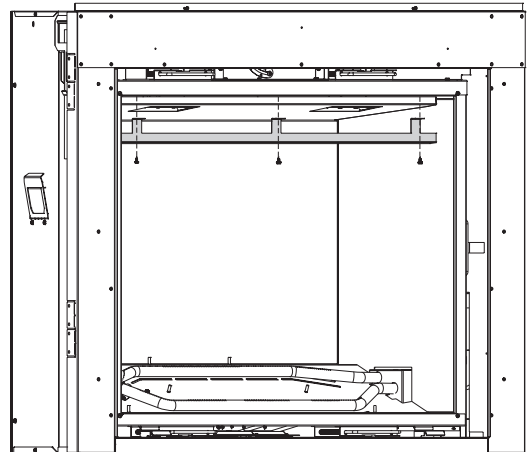

Figure 2

2. Place LINER SIDE - RIGHT against right firebox wall and LINER REAR and push back to hold into place. Repeat for LINER SIDE - LEFT. (See Figure 3)

Figure 3

3. Place the LINER TOP ASSEMBLY so that it rests on the LINER REAR and secure with LINER BRACKET and (3) screws. (See figure 4)

NOTE: Ensure (porcelain coated side) faces down.

Figure 4

BLACK PORCELAIN LINER KIT EXPLODED VIEW AND PARTS LIST

INDEX NO.	PART NUMBER	DESCRIPTION	QTY SUPPLIED
	DVP36CPKR		
1	37329	LINER TOP ASSEMBLY	1
2	37241	LINER SIDE - LEFT	1
3	37240	LINER SIDE - RIGHT	1
4	37239	LINER REAR	1
5	37238	LINER FLOOR	1
6	37221	LINER BRACKET	1

INDEX NO.	PART NUMBER	DESCRIPTION	QTY SUPPLIED
	DVP40PKR		
1	33637	LINER TOP ASSEMBLY	1
2	36640	LINER SIDE - LEFT	1
3	36639	LINER SIDE - RIGHT	1
4	36638	LINER REAR	1
5	36635	LINER FLOOR	1
6	34767	LINER BRACKET	1
NOT SHOWN	R2737	HEX HEAD #10x1/2 SCREW	3