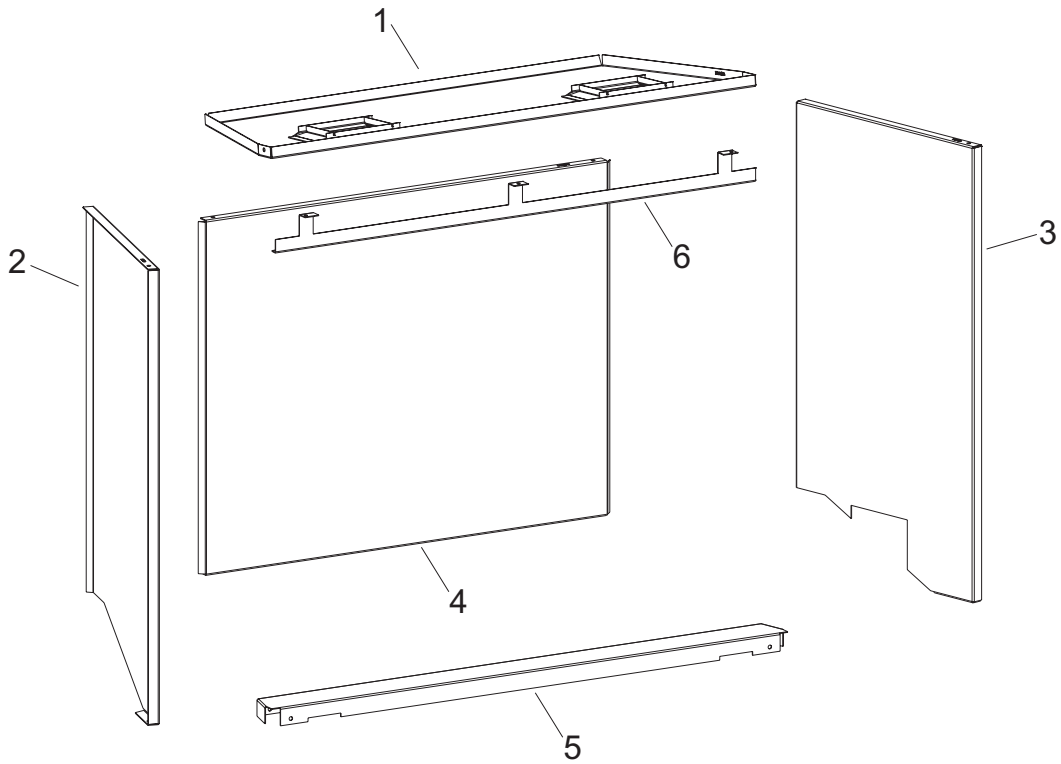

Figure 2

2. Place LINER SIDE - RIGHT against right firebox wall and LINER REAR and push back to hold into place. Repeat for LINER SIDE - LEFT. (See Figure 3)

Figure 3

3. Place the LINER TOP ASSEMBLY so that it rests on the LINER REAR and secure with LINER BRACKET and (3) screws. (See figure 4)

NOTE: Ensure (porcelain coated side) faces down.

Figure 4

BLACK PORCELAIN LINER KIT EXPLODED VIEW AND PARTS LIST

INDEX NO.	PART NUMBER	DESCRIPTION	QTY SUPPLIED
	DVP36CPKR		
1	37329	LINER TOP ASSEMBLY	1
2	37241	LINER SIDE - LEFT	1
3	37240	LINER SIDE - RIGHT	1
4	37239	LINER REAR	1
5	37238	LINER FLOOR	1
6	37221	LINER BRACKET	1