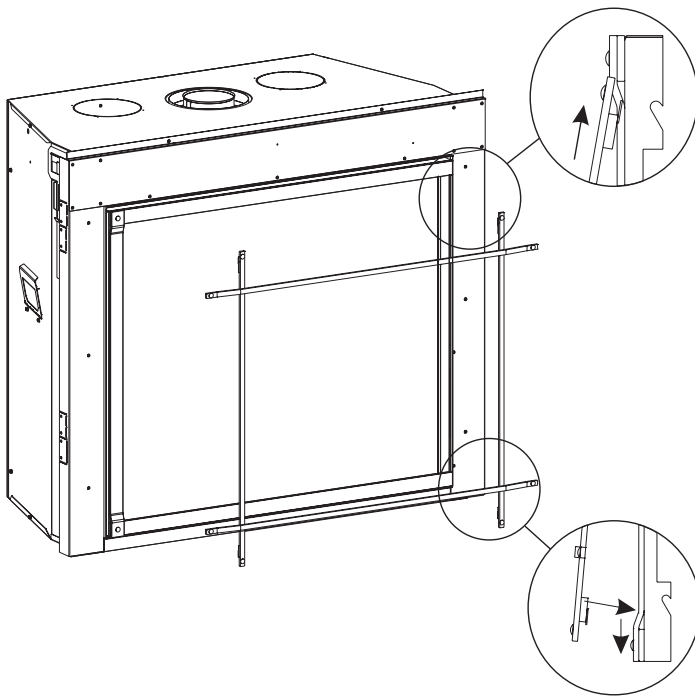

DECORATIVE FRAME INSERT:

DFF36CPD-1 & DFF36RPD-1
FOR USE ON DVCT36 SERIES FIREPLACES

DFF40CPD-1 & DFF40RPD-1
FOR USE ON DVCT40 SERIES FIREPLACES

Requires DFF40FPD

Installation

Slide top part of trim into frame and swing bottom part against the frame and down. Center left to right.