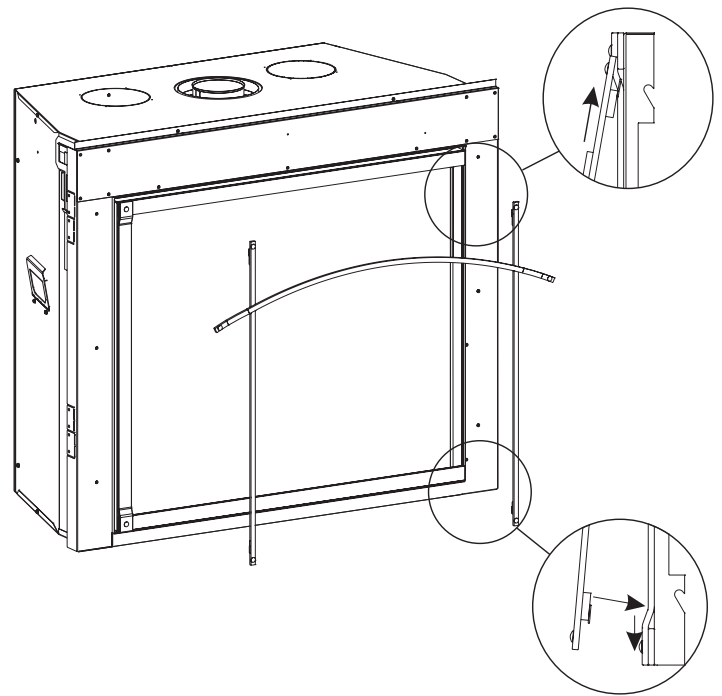

DFF40RPD
Shown with DFF40FPD