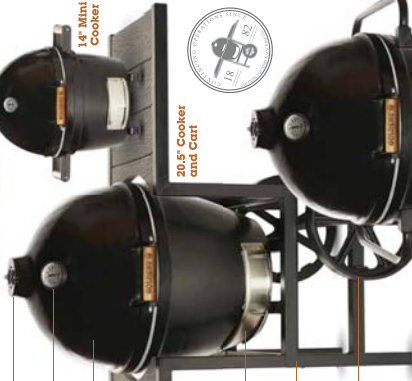

Goldens' Cast Iron Cooker

Patented Integrated Hinge

Cast Iron Top Vent

One of a kind, single piece cast iron

Thermometer

Stainless steel, full temp range, 1% accuracy

Powder Coat Finish

Draft Door

Heavy Duty Cart

Holds grill securely and offers mobility

Cast Iron Wheels

Goldens' Hand-Selected Premium Hardwood Lump Charcoal

GoldensCastIron.com

14" Mini Cooker

20.5" Cooker Bundle Cart

Goldens' Cast Iron Accessories

Soppin' Sauces

Sweet & Sassy and Smoking Hot

Heat-Resistant Gloves

Cow leather, High Heat - protects up to 400° F

Shirts & Baseball Caps

Top quality. Welcome to the Iron Age!

Cast Iron Searing Plate

For 20.5" Cooker

Cast Iron Grates

For 14" & 20.5" Cookers

Deluxe Recycled Cast Iron Grates

For 14" & 20.5" Cookers

Deluxe Recycled Cast Iron Searing Plate

For 14" & 20.5" Cookers

Grate Lift Tool

For 14" & 20.5" Cooker

High-Temp Replacement Gasket

For 14" & 20.5" Cooker

Cooker Cover

For 20.5" Cooker

Goldens' CAST IRON