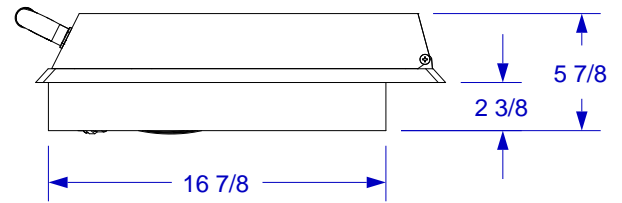

## SPEC SHEET

ISOMETRIC VIEW

TOP VIEW

FRONT VIEW

RIGHT SIDE VIEW

**NOTES:**

1. CUTOUT DIMENSIONS: 22 3/8"W X 17 1/8"D X 2 1/2"H
2. SCALE: 1 1/4" = 1'-0"
3. REVISION: 10/2014