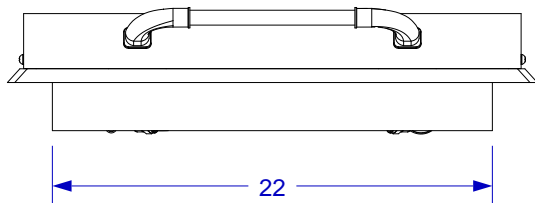

## SPEC SHEET

ISOMETRIC VIEW

TOP VIEW

FRONT VIEW

RIGHT SIDE VIEW

**NOTES:**

1. CUTOUT DIMENSIONS: 22 3/8"W X 17 1/8"D X 2 1/2"H
2. SCALE: 1 1/4" = 1'-0"
3. REVISION: 10/2014