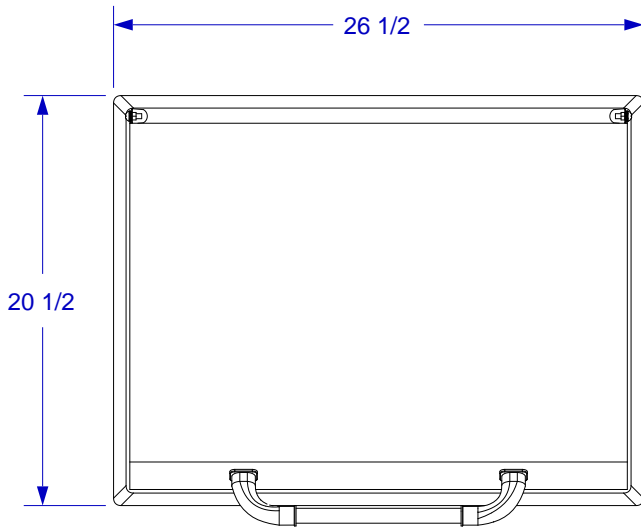

## SPEC SHEET

ISOMETRIC VIEW

TOP VIEW

FRONT VIEW

RIGHT SIDE VIEW

**NOTES:**

1. CUTOUT DIMENSIONS: 22 3/8"W X 17 1/8"D X 2 1/2"H
2. SCALE: 1 1/4" = 1'-0"
3. REVISION: 10/2014