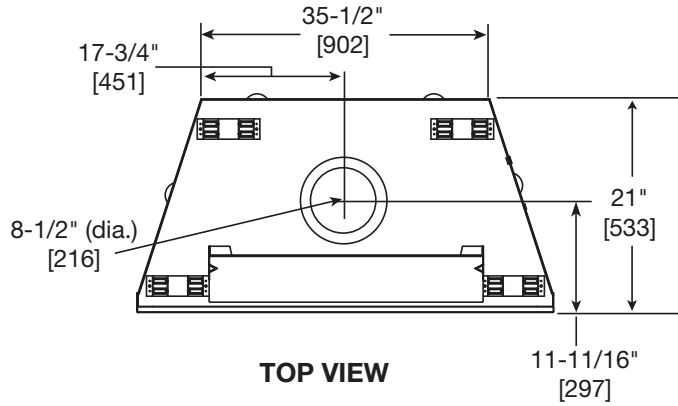

MAJESTIC

Please consult the manufacturer's installation manual for all details and requirements before making a final design layout decision.

MERIDIAN PLATINUM 42

Direct Vent Gas Fireplace

MODEL	FRONT WIDTH		BACK WIDTH		HEIGHT		DEPTH		GLASS SIZE
	ACTUAL	FRAMING	ACTUAL	FRAMING	ACTUAL	FRAMING	ACTUAL	FRAMING	
MERIDPLA42 40,000 BTU (NG) 37,000 BTU (LP)	48" (1219mm)	49" (1245mm)	35-1/2" (902mm)	49" (1245mm)	42-7/8" (1089mm)	42-1/8" (1070mm)	21" (533mm)	22" (559mm)	39" x 23-5/8" (991mm x 600mm)

APPLIANCE LOCATION

FRAMING DIMENSIONS

MANTEL PROJECTIONS

CLEARANCES TO COMBUSTIBLES

PRODUCT LISTING CODES	
US	ANSI Z21.88-2014
CAN	CSA 2.33-2014

Product information provided is not complete and is subject to change without notice. Product installation must adhere strictly to instructions accompanying product to avoid risk of fire and potential injury.