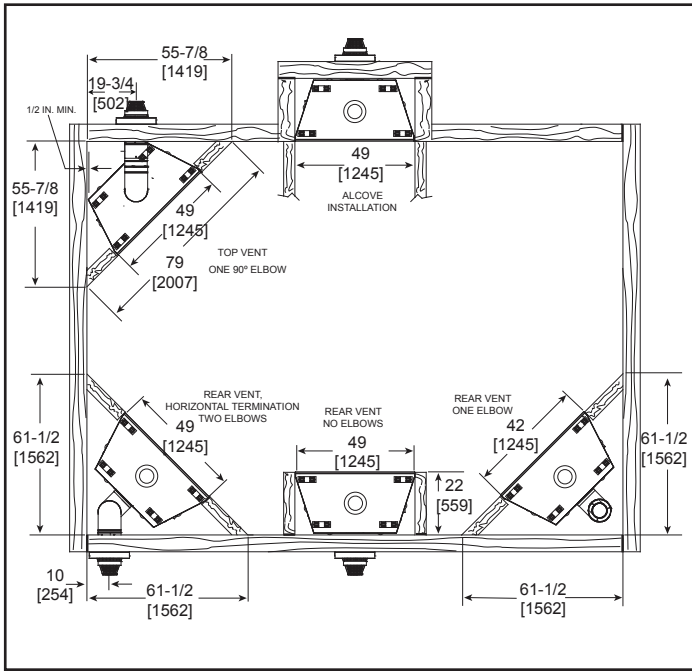

MAJESTIC

Please consult the manufacturer's installation manual for all details and requirements before making a final design layout decision.

MERIDIAN PLATINUM 42

Direct Vent Gas Fireplace

MODEL	FRONT WIDTH		BACK WIDTH		HEIGHT		DEPTH		GLASS SIZE
	ACTUAL	FRAMING	ACTUAL	FRAMING	ACTUAL	FRAMING	ACTUAL	FRAMING	
MERIDPLA42 40,000 BTU (NG) 37,000 BTU (LP)	48" (1219mm)	49" (1245mm)	35-1/2" (902mm)	49" (1245mm)	42-7/8" (1089mm)	42-1/8" (1070mm)	21" (533mm)	22" (559mm)	39" x 23-5/8" (991mm x 600mm)

APPLIANCE LOCATION

FRAMING DIMENSIONS

MANTEL PROJECTIONS

CLEARANCES TO COMBUSTIBLES

PRODUCT LISTING CODES	
US	ANSI Z21.88-2014
CAN	CSA 2.33-2014

Product information provided is not complete and is subject to change without notice. Product installation must adhere strictly to instructions accompanying product to avoid risk of fire and potential injury.