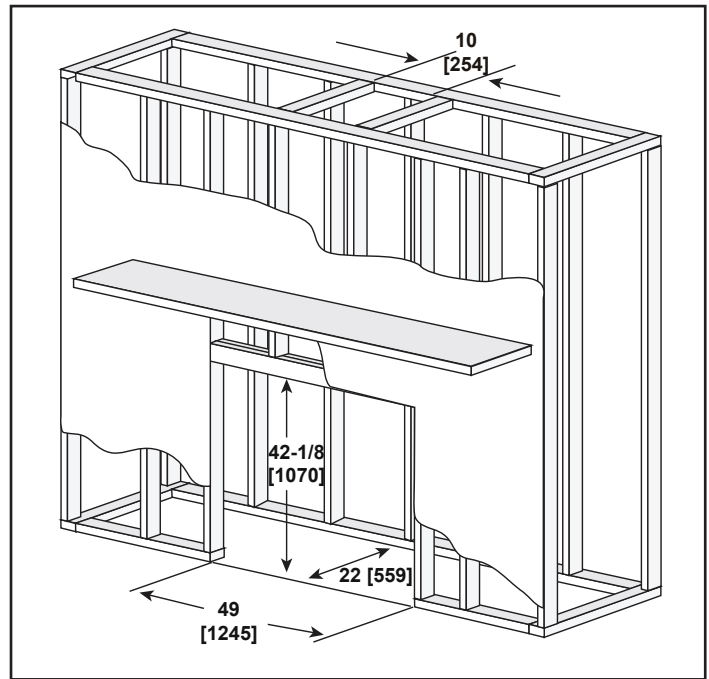

MAJESTIC

Please consult the manufacturer's installation manual for all details and requirements before making a final design layout decision.

MERIDIAN PLATINUM 42

Direct Vent Gas Fireplace

MODEL	FRONT WIDTH		BACK WIDTH		HEIGHT		DEPTH		GLASS SIZE
	ACTUAL	FRAMING	ACTUAL	FRAMING	ACTUAL	FRAMING	ACTUAL	FRAMING	
MERIDPLA42 40,000 BTU (NG) 37,000 BTU (LP)	48" (1219mm)	49" (1245mm)	35-1/2" (902mm)	49" (1245mm)	42-7/8" (1089mm)	42-1/8" (1070mm)	21" (533mm)	22" (559mm)	39" x 23-5/8" (991mm x 600mm)

APPLIANCE LOCATION

FRAMING DIMENSIONS

MANTEL PROJECTIONS

CLEARANCES TO COMBUSTIBLES

PRODUCT LISTING CODES	
US	ANSI Z21.88-2014
CAN	CSA 2.33-2014

Product information provided is not complete and is subject to change without notice. Product installation must adhere strictly to instructions accompanying product to avoid risk of fire and potential injury.