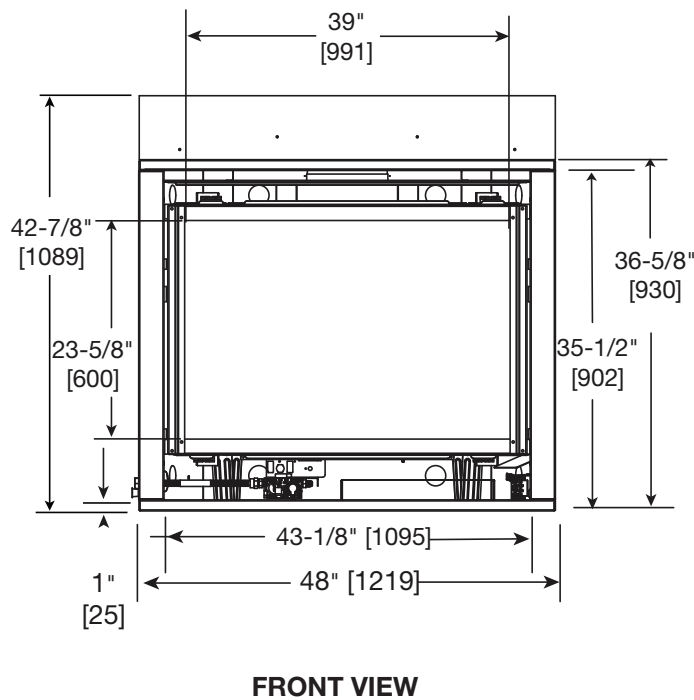

MAJESTIC

Please consult the manufacturer's installation manual for all details and requirements before making a final design layout decision.

MERIDIAN PLATINUM 42

Direct Vent Gas Fireplace

MODEL	FRONT WIDTH		BACK WIDTH		HEIGHT		DEPTH		GLASS SIZE
	ACTUAL	FRAMING	ACTUAL	FRAMING	ACTUAL	FRAMING	ACTUAL	FRAMING	
MERIDPLA42 40,000 BTU (NG) 37,000 BTU (LP)	48" (1219mm)	49" (1245mm)	35-1/2" (902mm)	49" (1245mm)	42-7/8" (1089mm)	42-1/8" (1070mm)	21" (533mm)	22" (559mm)	39" x 23-5/8" (991mm x 600mm)

APPLIANCE LOCATION

FRAMING DIMENSIONS

MANTEL PROJECTIONS

CLEARANCES TO COMBUSTIBLES

PRODUCT LISTING CODES	
US	ANSI Z21.88-2014
CAN	CSA 2.33-2014

Product information provided is not complete and is subject to change without notice. Product installation must adhere strictly to instructions accompanying product to avoid risk of fire and potential injury.