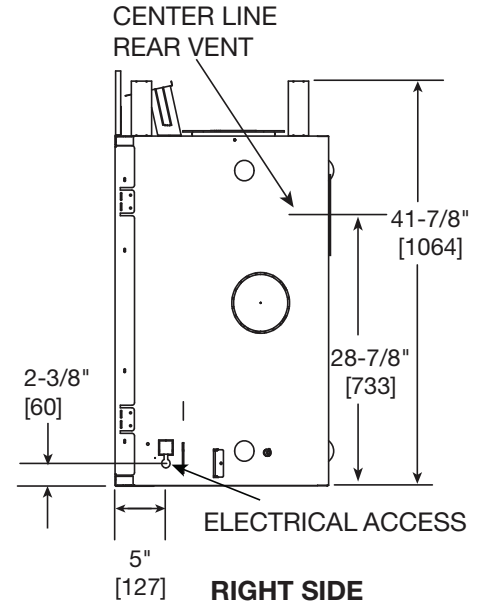

MAJESTIC

Please consult the manufacturer's installation manual for all details and requirements before making a final design layout decision.

MERIDIAN PLATINUM 42

Direct Vent Gas Fireplace

MODEL	FRONT WIDTH		BACK WIDTH		HEIGHT		DEPTH		GLASS SIZE
	ACTUAL	FRAMING	ACTUAL	FRAMING	ACTUAL	FRAMING	ACTUAL	FRAMING	
MERIDPLA42 40,000 BTU (NG) 37,000 BTU (LP)	48" (1219mm)	49" (1245mm)	35-1/2" (902mm)	49" (1245mm)	42-7/8" (1089mm)	42-1/8" (1070mm)	21" (533mm)	22" (559mm)	39" x 23-5/8" (991mm x 600mm)

APPLIANCE LOCATION

FRAMING DIMENSIONS

MANTEL PROJECTIONS

CLEARANCES TO COMBUSTIBLES

PRODUCT LISTING CODES	
US	ANSI Z21.88-2014
CAN	CSA 2.33-2014

Product information provided is not complete and is subject to change without notice. Product installation must adhere strictly to instructions accompanying product to avoid risk of fire and potential injury.