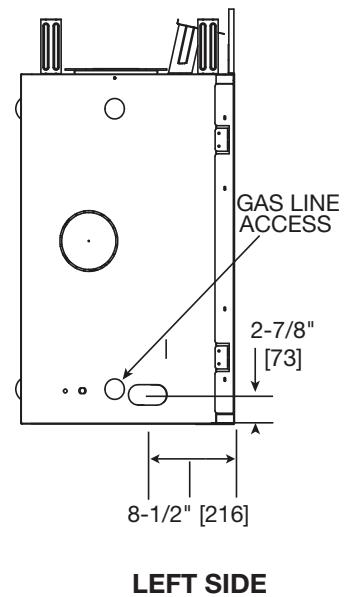

MAJESTIC

Please consult the manufacturer's installation manual for all details and requirements before making a final design layout decision.

MERIDIAN PLATINUM 42

Direct Vent Gas Fireplace

MODEL	FRONT WIDTH		BACK WIDTH		HEIGHT		DEPTH		GLASS SIZE
	ACTUAL	FRAMING	ACTUAL	FRAMING	ACTUAL	FRAMING	ACTUAL	FRAMING	
MERIDPLA42 40,000 BTU (NG) 37,000 BTU (LP)	48" (1219mm)	49" (1245mm)	35-1/2" (902mm)	49" (1245mm)	42-7/8" (1089mm)	42-1/8" (1070mm)	21" (533mm)	22" (559mm)	39" x 23-5/8" (991mm x 600mm)

APPLIANCE LOCATION

FRAMING DIMENSIONS

MANTEL PROJECTIONS

CLEARANCES TO COMBUSTIBLES

PRODUCT LISTING CODES	
US	ANSI Z21.88-2014
CAN	CSA 2.33-2014

Product information provided is not complete and is subject to change without notice. Product installation must adhere strictly to instructions accompanying product to avoid risk of fire and potential injury.