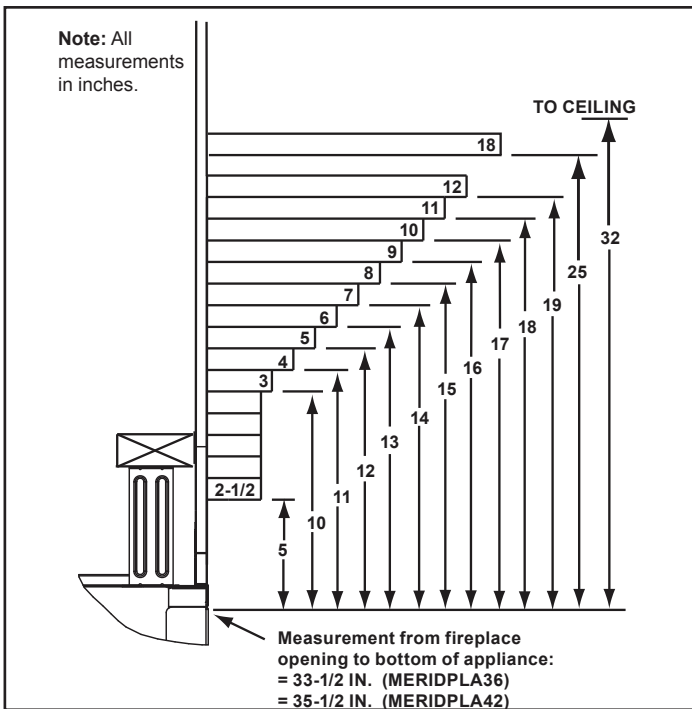

MAJESTIC

Please consult the manufacturer's installation manual for all details and requirements before making a final design layout decision.

MERIDIAN PLATINUM 42

Direct Vent Gas Fireplace

MODEL	FRONT WIDTH		BACK WIDTH		HEIGHT		DEPTH		GLASS SIZE
	ACTUAL	FRAMING	ACTUAL	FRAMING	ACTUAL	FRAMING	ACTUAL	FRAMING	
MERIDPLA42 40,000 BTU (NG) 37,000 BTU (LP)	48" (1219mm)	49" (1245mm)	35-1/2" (902mm)	49" (1245mm)	42-7/8" (1089mm)	42-1/8" (1070mm)	21" (533mm)	22" (559mm)	39" x 23-5/8" (991mm x 600mm)

APPLIANCE LOCATION

FRAMING DIMENSIONS

MANTEL PROJECTIONS

CLEARANCES TO COMBUSTIBLES

PRODUCT LISTING CODES	
US	ANSI Z21.88-2014
CAN	CSA 2.33-2014

Product information provided is not complete and is subject to change without notice. Product installation must adhere strictly to instructions accompanying product to avoid risk of fire and potential injury.