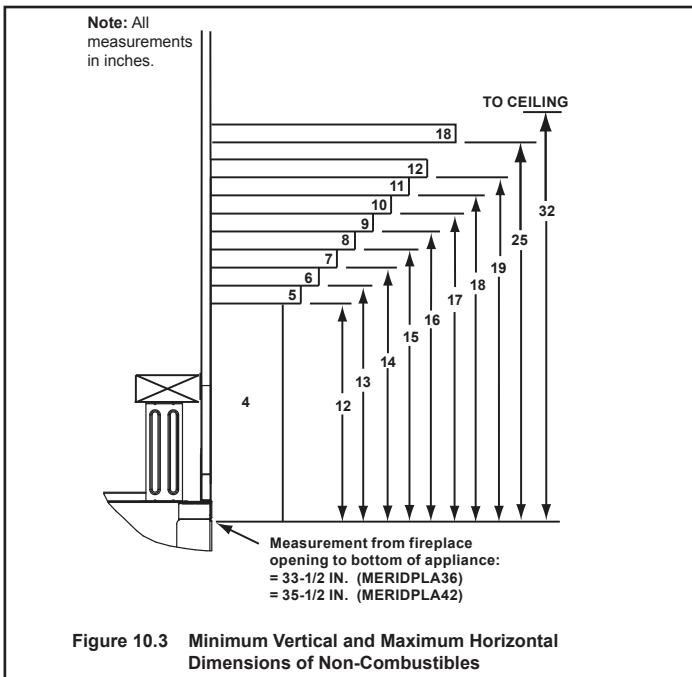

MAJESTIC

Please consult the manufacturer's installation manual for all details and requirements before making a final design layout decision.

MERIDIAN PLATINUM 36

Direct Vent Gas Fireplace

MODEL	FRONT WIDTH		BACK WIDTH		HEIGHT		DEPTH		GLASS SIZE
	ACTUAL	FRAMING	ACTUAL	FRAMING	ACTUAL	FRAMING	ACTUAL	FRAMING	
MERIDPLA36 35,000 BTU (NG) 33,000 BTU (LP)	41" (1041mm)	42" (1067mm)	28-1/2" (724mm)	42" (1067mm)	40-7/8" (1038mm)	40-1/8" (1019mm)	21" (533mm)	22" (559mm)	32" x 21-9/16" (813mm x 548mm)

APPLIANCE LOCATION

FRAMING DIMENSIONS

MANTEL AND WALL PROJECTIONS

CLEARANCES TO COMBUSTIBLES

Figure 10.3 Minimum Vertical and Maximum Horizontal Dimensions of Non-Combustibles

PRODUCT LISTING CODES	
US	ANSI Z21.88-2014
CAN	CSA 2.33-2014