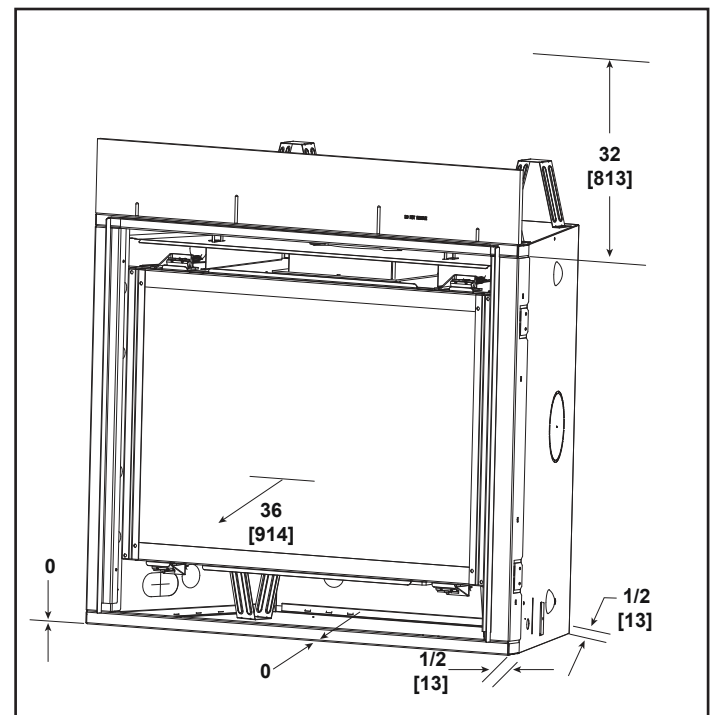

MAJESTIC

Please consult the manufacturer's installation manual for all details and requirements before making a final design layout decision.

MERIDIAN PLATINUM 36

Direct Vent Gas Fireplace

MODEL	FRONT WIDTH		BACK WIDTH		HEIGHT		DEPTH		GLASS SIZE
	ACTUAL	FRAMING	ACTUAL	FRAMING	ACTUAL	FRAMING	ACTUAL	FRAMING	
MERIDPLA36 35,000 BTU (NG) 33,000 BTU (LP)	41" (1041mm)	42" (1067mm)	28-1/2" (724mm)	42" (1067mm)	40-7/8" (1038mm)	40-1/8" (1019mm)	21" (533mm)	22" (559mm)	32" x 21-9/16" (813mm x 548mm)

APPLIANCE LOCATION

FRAMING DIMENSIONS

MANTEL AND WALL PROJECTIONS

CLEARANCES TO COMBUSTIBLES

Figure 10.3 Minimum Vertical and Maximum Horizontal Dimensions of Non-Combustibles

PRODUCT LISTING CODES	
US	ANSI Z21.88-2014
CAN	CSA 2.33-2014