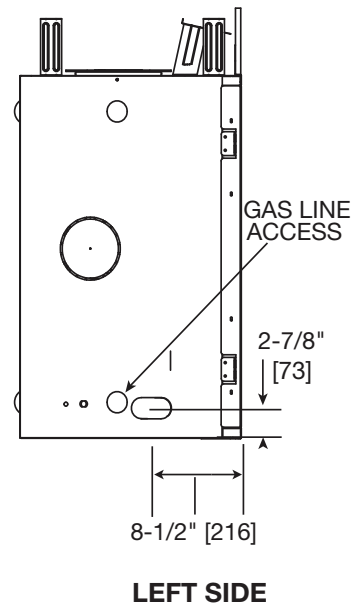

MAJESTIC

Please consult the manufacturer's installation manual for all details and requirements before making a final design layout decision.

MERIDIAN PLATINUM 36

Direct Vent Gas Fireplace

MODEL	FRONT WIDTH		BACK WIDTH		HEIGHT		DEPTH		GLASS SIZE
	ACTUAL	FRAMING	ACTUAL	FRAMING	ACTUAL	FRAMING	ACTUAL	FRAMING	
MERIDPLA36 35,000 BTU (NG) 33,000 BTU (LP)	41" (1041mm)	42" (1067mm)	28-1/2" (724mm)	42" (1067mm)	40-7/8" (1038mm)	40-1/8" (1019mm)	21" (533mm)	22" (559mm)	32" x 21-9/16" (813mm x 548mm)

APPLIANCE LOCATION

FRAMING DIMENSIONS

MANTEL AND WALL PROJECTIONS

CLEARANCES TO COMBUSTIBLES

Figure 10.3 Minimum Vertical and Maximum Horizontal Dimensions of Non-Combustibles

PRODUCT LISTING CODES	
US	ANSI Z21.88-2014
CAN	CSA 2.33-2014