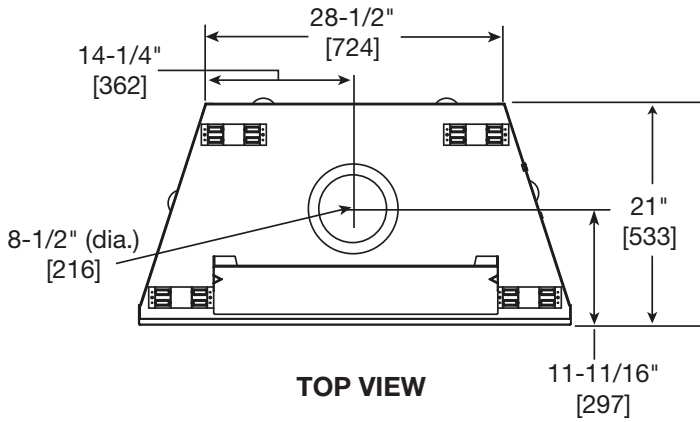

MAJESTIC

Please consult the manufacturer's installation manual for all details and requirements before making a final design layout decision.

MERIDIAN PLATINUM 36

Direct Vent Gas Fireplace

MODEL	FRONT WIDTH		BACK WIDTH		HEIGHT		DEPTH		GLASS SIZE
	ACTUAL	FRAMING	ACTUAL	FRAMING	ACTUAL	FRAMING	ACTUAL	FRAMING	
MERIDPLA36 35,000 BTU (NG) 33,000 BTU (LP)	41" (1041mm)	42" (1067mm)	28-1/2" (724mm)	42" (1067mm)	40-7/8" (1038mm)	40-1/8" (1019mm)	21" (533mm)	22" (559mm)	32" x 21-9/16" (813mm x 548mm)

APPLIANCE LOCATION

FRAMING DIMENSIONS

MANTEL AND WALL PROJECTIONS

CLEARANCES TO COMBUSTIBLES

Figure 10.3 Minimum Vertical and Maximum Horizontal Dimensions of Non-Combustibles

PRODUCT LISTING CODES	
US	ANSI Z21.88-2014
CAN	CSA 2.33-2014