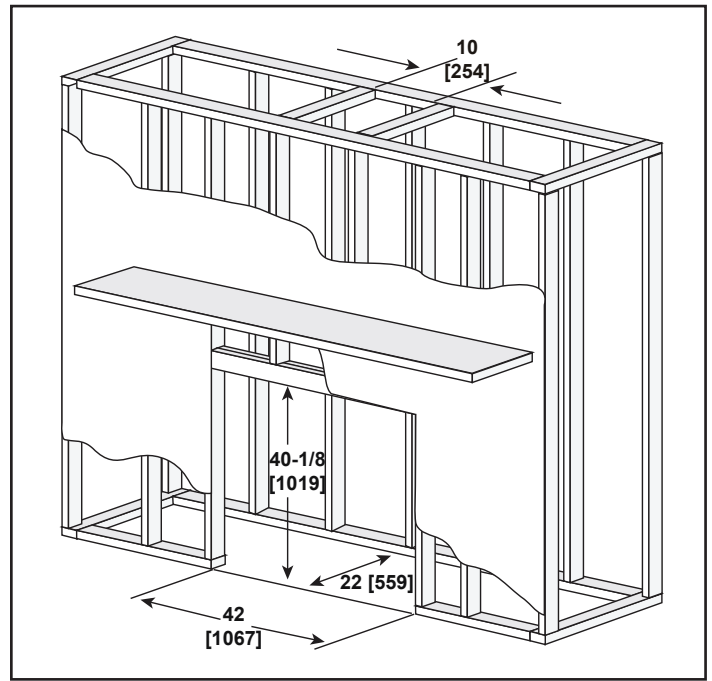

MAJESTIC

Please consult the manufacturer's installation manual for all details and requirements before making a final design layout decision.

MERIDIAN PLATINUM 36

Direct Vent Gas Fireplace

MODEL	FRONT WIDTH		BACK WIDTH		HEIGHT		DEPTH		GLASS SIZE
	ACTUAL	FRAMING	ACTUAL	FRAMING	ACTUAL	FRAMING	ACTUAL	FRAMING	
MERIDPLA36 35,000 BTU (NG) 33,000 BTU (LP)	41" (1041mm)	42" (1067mm)	28-1/2" (724mm)	42" (1067mm)	40-7/8" (1038mm)	40-1/8" (1019mm)	21" (533mm)	22" (559mm)	32" x 21-9/16" (813mm x 548mm)

APPLIANCE LOCATION

FRAMING DIMENSIONS

MANTEL AND WALL PROJECTIONS

CLEARANCES TO COMBUSTIBLES

Figure 10.3 Minimum Vertical and Maximum Horizontal Dimensions of Non-Combustibles

PRODUCT LISTING CODES	
US	ANSI Z21.88-2014
CAN	CSA 2.33-2014