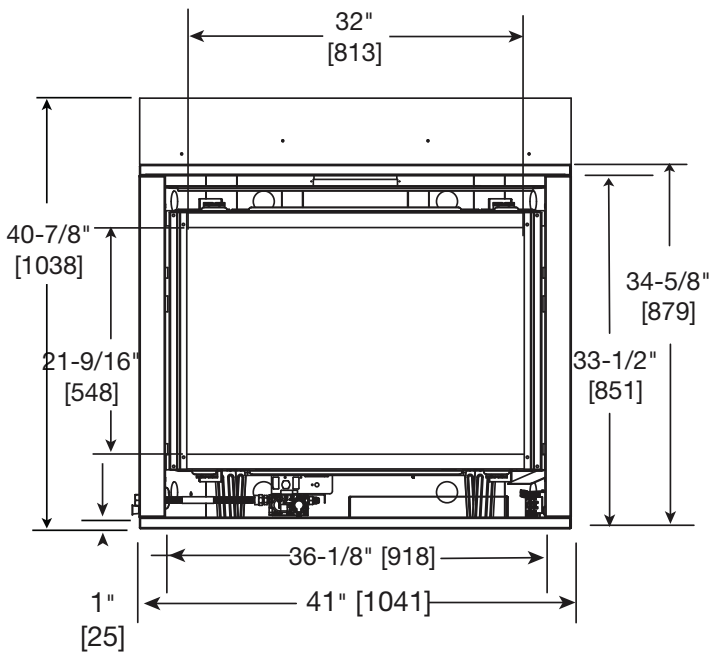

MAJESTIC

Please consult the manufacturer's installation manual for all details and requirements before making a final design layout decision.

MERIDIAN PLATINUM 36

Direct Vent Gas Fireplace

MODEL	FRONT WIDTH		BACK WIDTH		HEIGHT		DEPTH		GLASS SIZE
	ACTUAL	FRAMING	ACTUAL	FRAMING	ACTUAL	FRAMING	ACTUAL	FRAMING	
MERIDPLA36 35,000 BTU (NG) 33,000 BTU (LP)	41" (1041mm)	42" (1067mm)	28-1/2" (724mm)	42" (1067mm)	40-7/8" (1038mm)	40-1/8" (1019mm)	21" (533mm)	22" (559mm)	32" x 21-9/16" (813mm x 548mm)

APPLIANCE LOCATION

FRAMING DIMENSIONS

MANTEL AND WALL PROJECTIONS

CLEARANCES TO COMBUSTIBLES

Figure 10.3 Minimum Vertical and Maximum Horizontal Dimensions of Non-Combustibles

PRODUCT LISTING CODES	
US	ANSI Z21.88-2014
CAN	CSA 2.33-2014