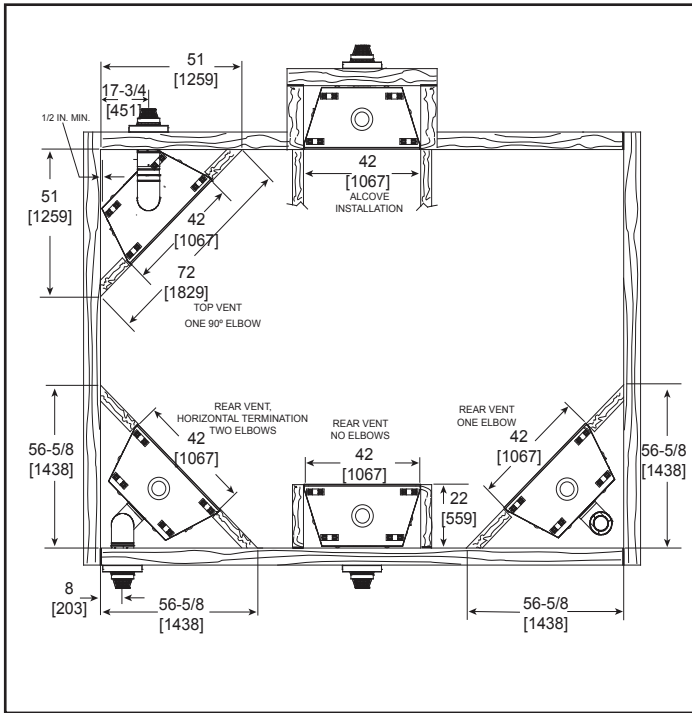

MAJESTIC

Please consult the manufacturer's installation manual for all details and requirements before making a final design layout decision.

MERIDIAN PLATINUM 36

Direct Vent Gas Fireplace

MODEL	FRONT WIDTH		BACK WIDTH		HEIGHT		DEPTH		GLASS SIZE
	ACTUAL	FRAMING	ACTUAL	FRAMING	ACTUAL	FRAMING	ACTUAL	FRAMING	
MERIDPLA36 35,000 BTU (NG) 33,000 BTU (LP)	41" (1041mm)	42" (1067mm)	28-1/2" (724mm)	42" (1067mm)	40-7/8" (1038mm)	40-1/8" (1019mm)	21" (533mm)	22" (559mm)	32" x 21-9/16" (813mm x 548mm)

APPLIANCE LOCATION

FRAMING DIMENSIONS

MANTEL AND WALL PROJECTIONS

CLEARANCES TO COMBUSTIBLES

Figure 10.3 Minimum Vertical and Maximum Horizontal Dimensions of Non-Combustibles

PRODUCT LISTING CODES	
US	ANSI Z21.88-2014
CAN	CSA 2.33-2014