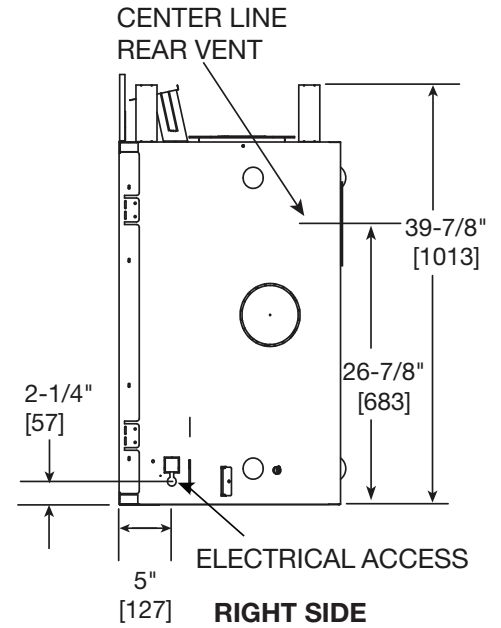

MAJESTIC

Please consult the manufacturer's installation manual for all details and requirements before making a final design layout decision.

MERIDIAN PLATINUM 36

Direct Vent Gas Fireplace

MODEL	FRONT WIDTH		BACK WIDTH		HEIGHT		DEPTH		GLASS SIZE
	ACTUAL	FRAMING	ACTUAL	FRAMING	ACTUAL	FRAMING	ACTUAL	FRAMING	
MERIDPLA36 35,000 BTU (NG) 33,000 BTU (LP)	41" (1041mm)	42" (1067mm)	28-1/2" (724mm)	42" (1067mm)	40-7/8" (1038mm)	40-1/8" (1019mm)	21" (533mm)	22" (559mm)	32" x 21-9/16" (813mm x 548mm)

APPLIANCE LOCATION

FRAMING DIMENSIONS

MANTEL AND WALL PROJECTIONS

CLEARANCES TO COMBUSTIBLES

Figure 10.3 Minimum Vertical and Maximum Horizontal Dimensions of Non-Combustibles

PRODUCT LISTING CODES	
US	ANSI Z21.88-2014
CAN	CSA 2.33-2014