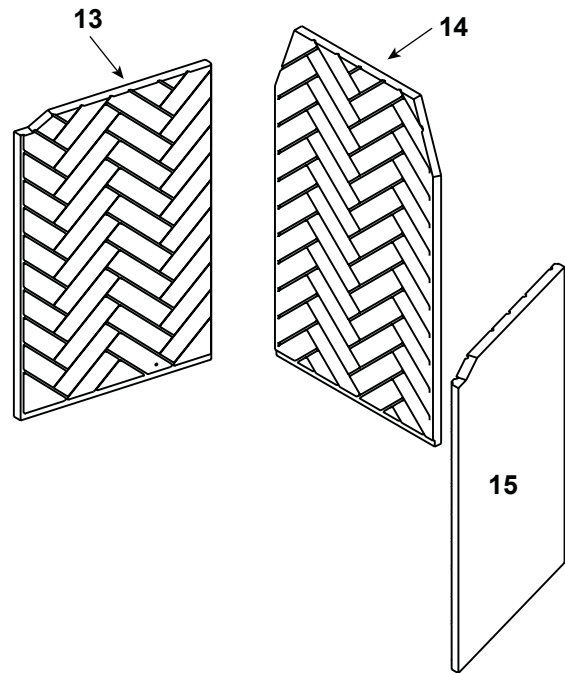

Herringbone Refractory Assembly

IMPORTANT: THIS IS DATED INFORMATION. Parts must be ordered from a dealer or distributor. **Hearth and Home Technologies does not sell directly to consumers.** Provide model number and serial number when requesting service parts from your dealer or distributor.

Stocked at Depot

ITEM	DESCRIPTION	COMMENTS	PART NUMBER	
Traditional Refractory			AMMTB36	
10	Left Panel		SRV4059-852	
11	Back Panel		SRV4059-859	
12	Right Panel		SRV4059-853	
Herringbone Refractory			AMMHB36	
13	Left Panel		SRV4059-856	
14	Back Panel		SRV4059-861	
15	Right Panel		SRV4059-857	
	Refractory Fastener Pack		4059-668	
	Contains: 8 #6 X 1 1/2" Panhead screw, 3/32" Drill Bit, 8 Clips,