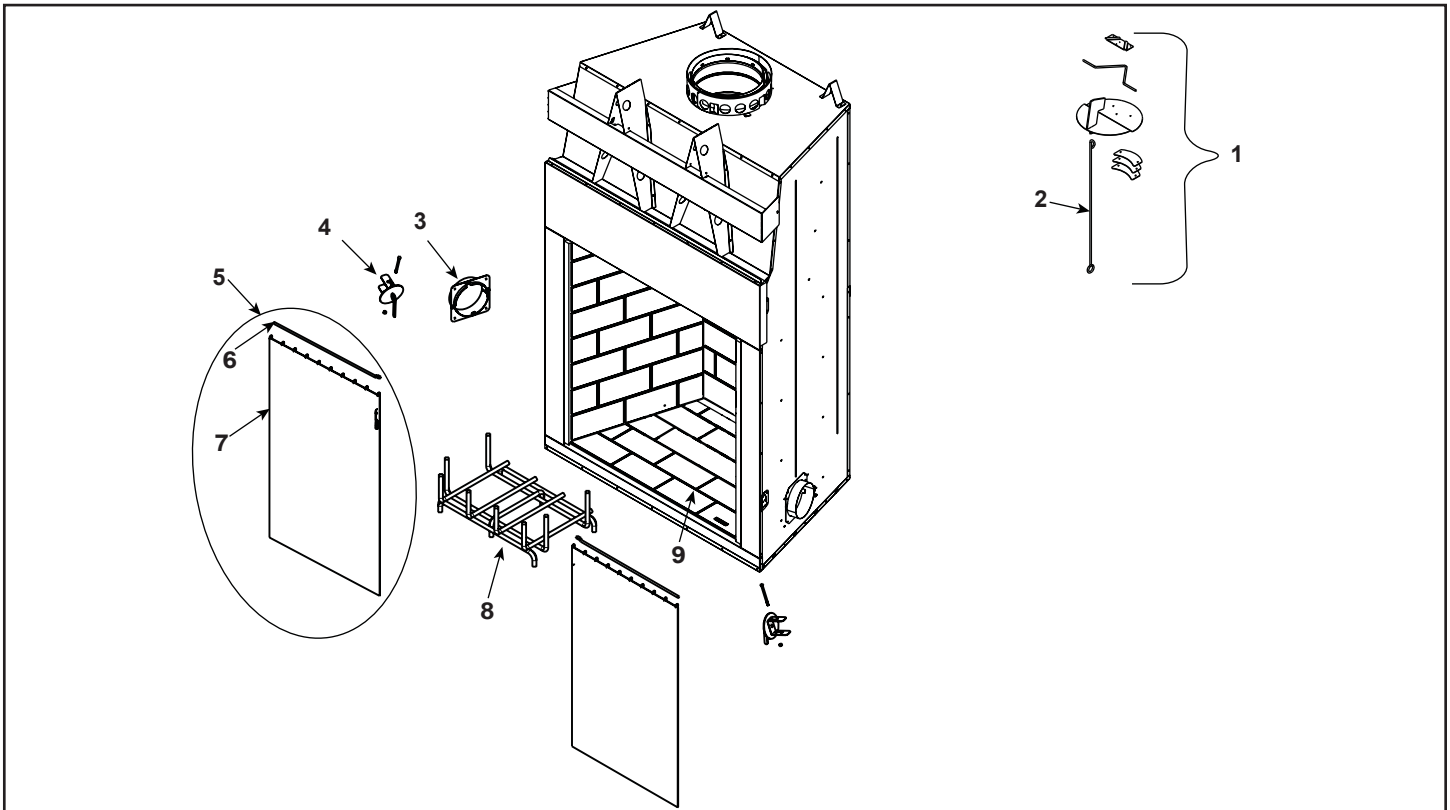

Service Parts

ASH36

Ashland 36" Woodburning Fireplace Beginning Manufacturing Date: May 2018
Ending Manufacturing Date: Active

IMPORTANT: THIS IS DATED INFORMATION. Parts must be ordered from a dealer or distributor. **Hearth and Home Technologies does not sell directly to consumers.** Provide model number and serial number when requesting service parts from your dealer or distributor.

**Stocked
at Depot**

ITEM	DESCRIPTION	COMMENTS	PART NUMBER	
1	Damper Blade Assembly		29964	
2	Damper Control		20549	
3	Outside Air Collar Assembly	Qty 2 req	4059-037	
4	OA Door	Qty 2 req	4059-049	
5	Firescreen Assembly W/Rod	Qty 2 req	4059-053	Y
6	Screen Rod	Qty 2 req	SRV4059-512	Y
	Screen Rod Clips	Qty 2 req	4059-111	Y
7	Firescreen Assembly		4059-054	
8	Grate Assembly		GR30	Y
	Grate Retainer	Qty 2 req	4017-060	
9	Hearth Refractory		SRV4059-893	
	Mortar	10 Lb Bucket	MMMORTR	
	Outside Air Hood	Qty 2 req	SRV4059-051	
	Strip Protector	Qty 2 req	SRV18320	
	Starter Collar		22072B	
	Owners Manual		4059-910	
	Installation Manual		4059-909	

Additional service parts on following page.