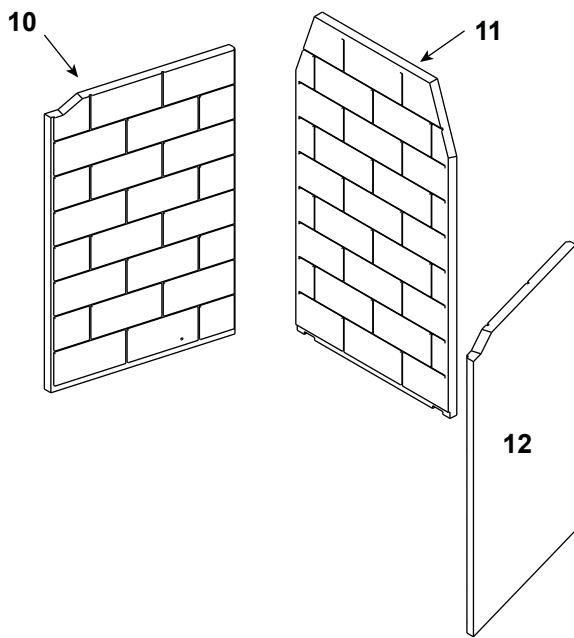

Traditional Refractory Assembly